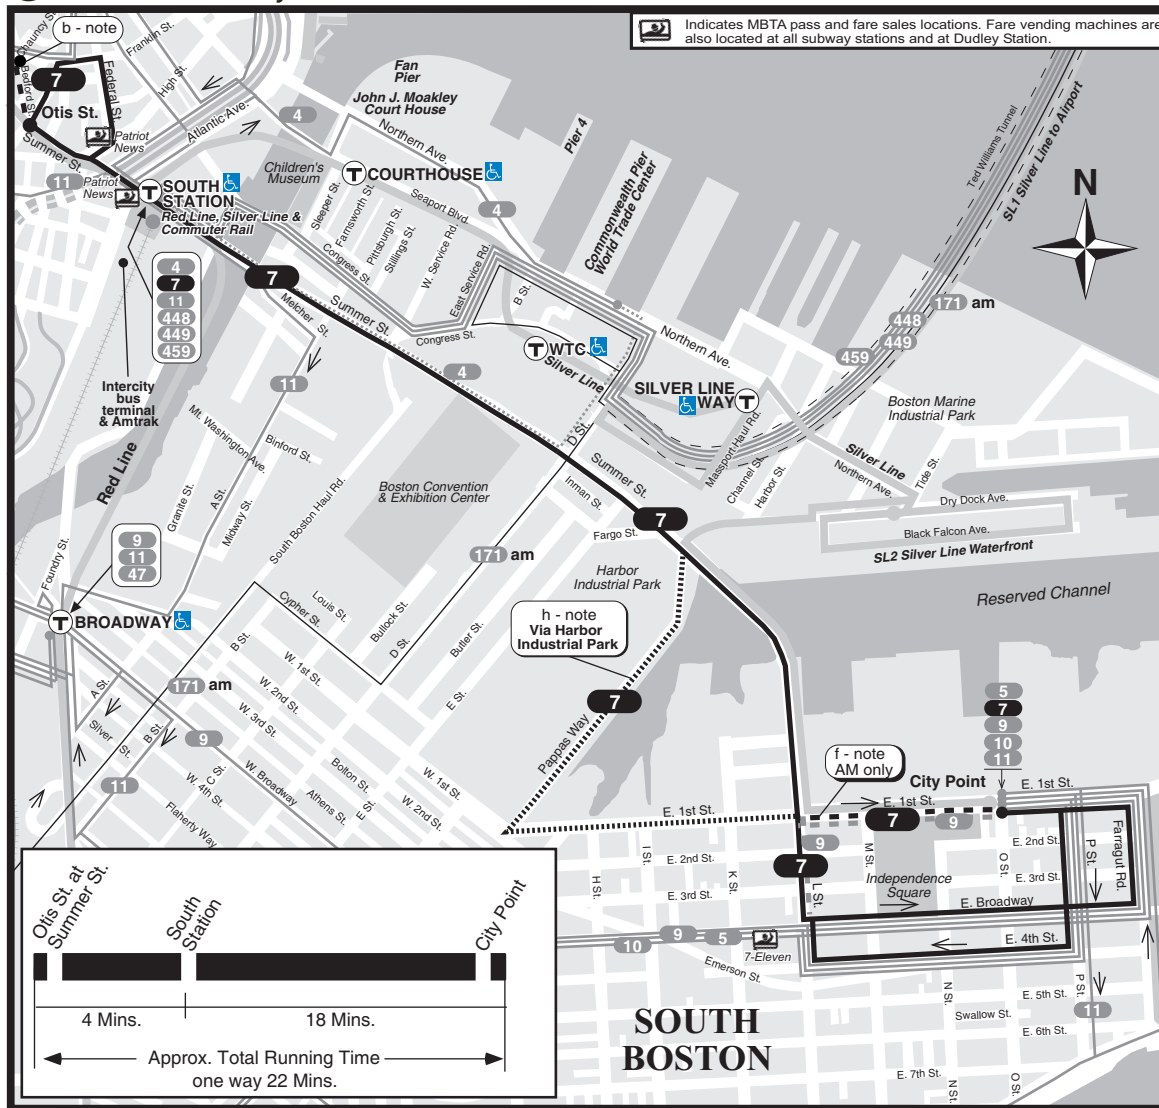

Route 7 City Point - Otis and Summer Streets via Summer Street & South Station

7

WINTER December 31, 2011 - March 23, 2012

City Point - Otis & Summer Sts. via Summer St.

Serving: World Trade Center, Federal Court House, South Station, Harbor Industrial Park, Downtown Business & Shopping Districts, and connections to the Red & Silver Lines

Arrive times are approximate, subject to traffic.

Customer Service/Travel Info 617-222-3200
Toll Free.....1-800-392-6100
Hearing Impaired (TTY).....617-222-5146

For more schedule or travel information, visit:
www.mbta.com