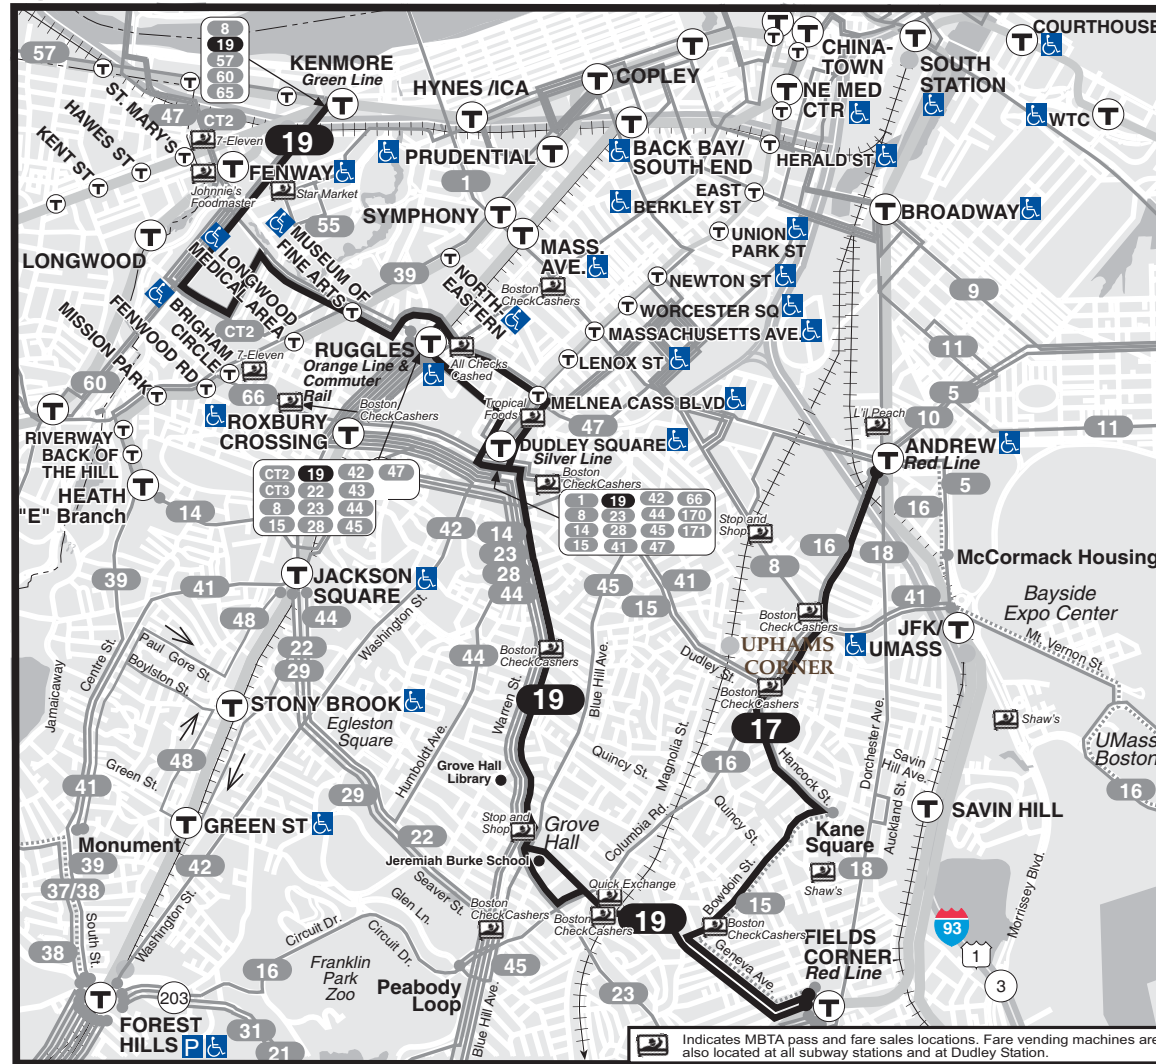

Route 17

Route 19

T Route 17 *Fields Corner Station - Andrew Station via Kane Square*

T Route 19 *Fields Corner Station - Kenmore or Ruggles Station via Grove Hall*

Indicates MBTA pass and fare sales locations. Fare vending machines are also located at all subway stations and at Dudley Station.

17 19

SPRING March 24, 2012 - June 29, 2012

Fields Corner - Andrew Sta.
via Kane Square

Fields Corner - Kenmore or Ruggles Sta.
via Grove Hall & Dudley Station

Serving: Roxbury District Court, Roxbury Library, Uphams Corner, Police District 2 and connections to the Red, Green & Orange Lines

Arrive times are approximate, subject to traffic.
Customer Service/Travel Info 617-222-3200
Toll Free.....1-800-392-6100
Hearing Impaired (TTY).....617-222-5146
 For more schedule or travel information, visit:
www.mbta.com