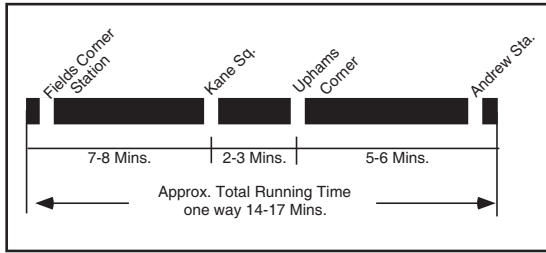

Route 17

Route 19

T Route 17 *Fields Corner Station - Andrew Station via Kane Square*

T Route 19 *Fields Corner Station - Kenmore or Ruggles Station via Grove Hall*

Indicates MBTA pass and fare sales locations. Fare vending machines are also located at all subway stations and at Dudley Station.

17 19

SPRING March 24, 2012 - June 29, 2012

Fields Corner - Andrew Sta.
via Kane Square

Fields Corner - Kenmore or Ruggles Sta.
via Grove Hall & Dudley Station

Serving: Roxbury District Court, Roxbury Library, Uphams Corner, Police District 2 and connections to the Red, Green & Orange Lines