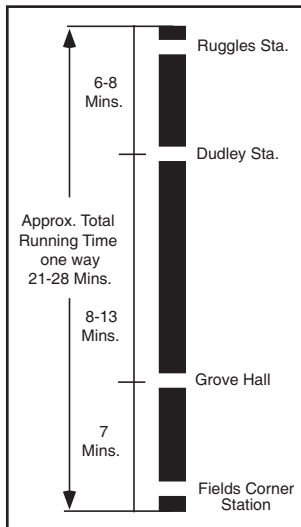

Route 17

Route 19

T Route 17 *Fields Corner Station - Andrew Station via Kane Square*

T Route 19 *Fields Corner Station - Kenmore or Ruggles Station via Grove Hall*

Indicates MBTA pass and fare sales locations. Fare vending machines are also located at all subway stations and at Dudley Station.

17 19

SPRING March 24, 2012 - June 29, 2012

Fields Corner - Andrew Sta.
via Kane Square

Fields Corner - Kenmore or Ruggles Sta.
via Grove Hall & Dudley Station

Serving: Roxbury District Court, Roxbury Library, Uphams Corner, Police District 2 and connections to the Red, Green & Orange Lines