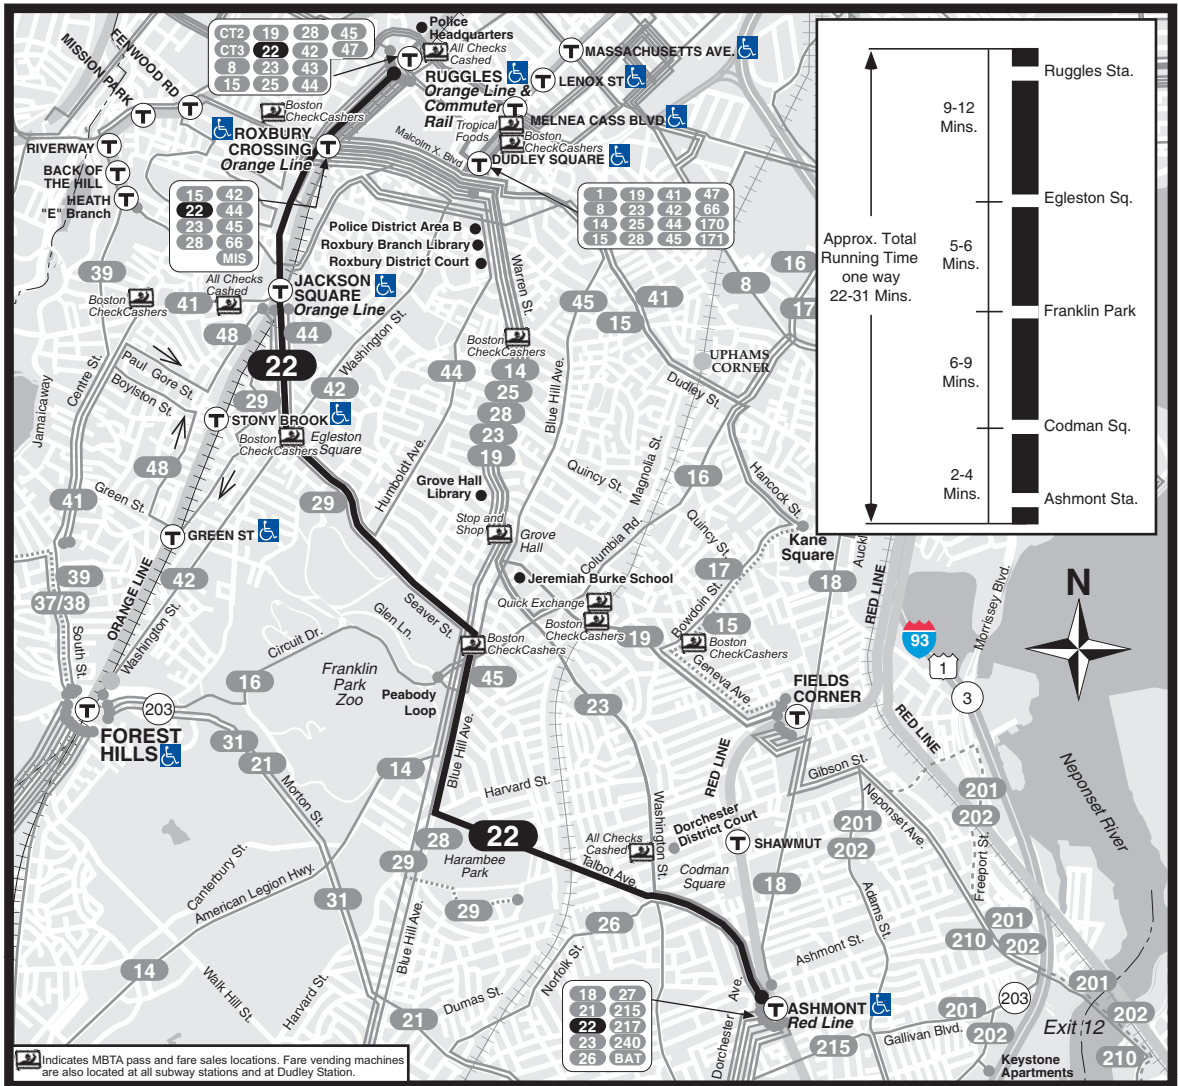

T **Route 22** Ashmont Sta. - Ruggles Sta. via Talbot Avenue & Jackson Square

22

SPRING March 20, 2010 - June 25, 2010

Ashmont Station - Ruggles Station via Talbot Ave.

Serving: Codman Square, Franklin Field, Franklin Park Zoo, Egleston Square, Jackson Square and connections to the Orange & Red Lines

Massachusetts Bay Transportation Authority