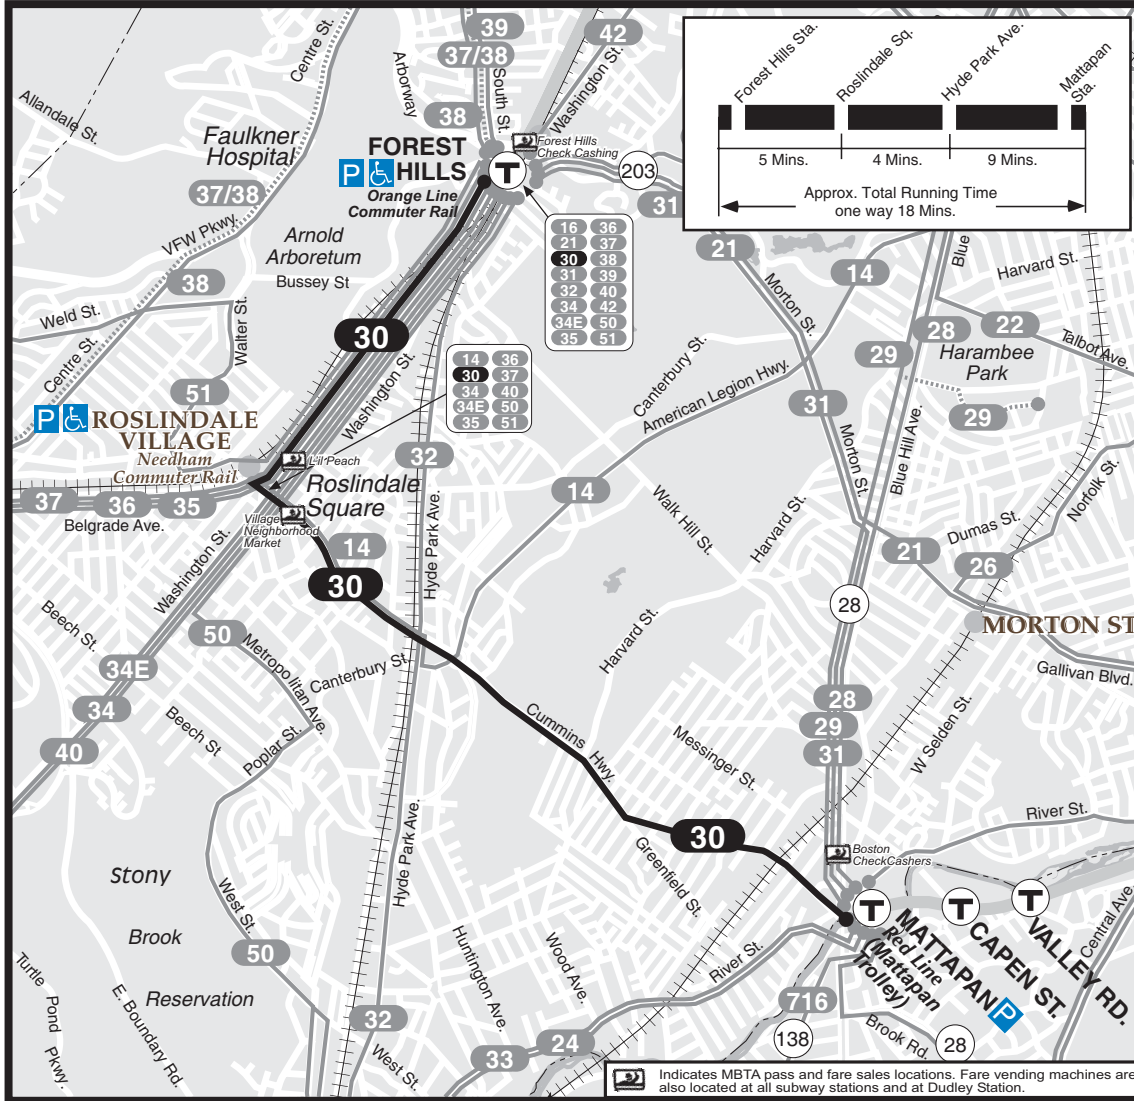

T **Route 30** Mattapan Station - Forest Hills Station via Cummins Hwy. & Roslindale Square

30

SPRING March 20, 2010 - June 25, 2010

Mattapan Station - Forest Hills Station via Cummins Hwy. & Roslindale Square

Serving: Mt. Calvary Cemetery and connections to Needham Commuter Rail & Mattapan High Speed Line to Ashmont

Massachusetts Bay Transportation Authority

Visit mbta.com or call us to find a retail location where you can obtain CharlieCards and purchase MBTA passes and stored value.