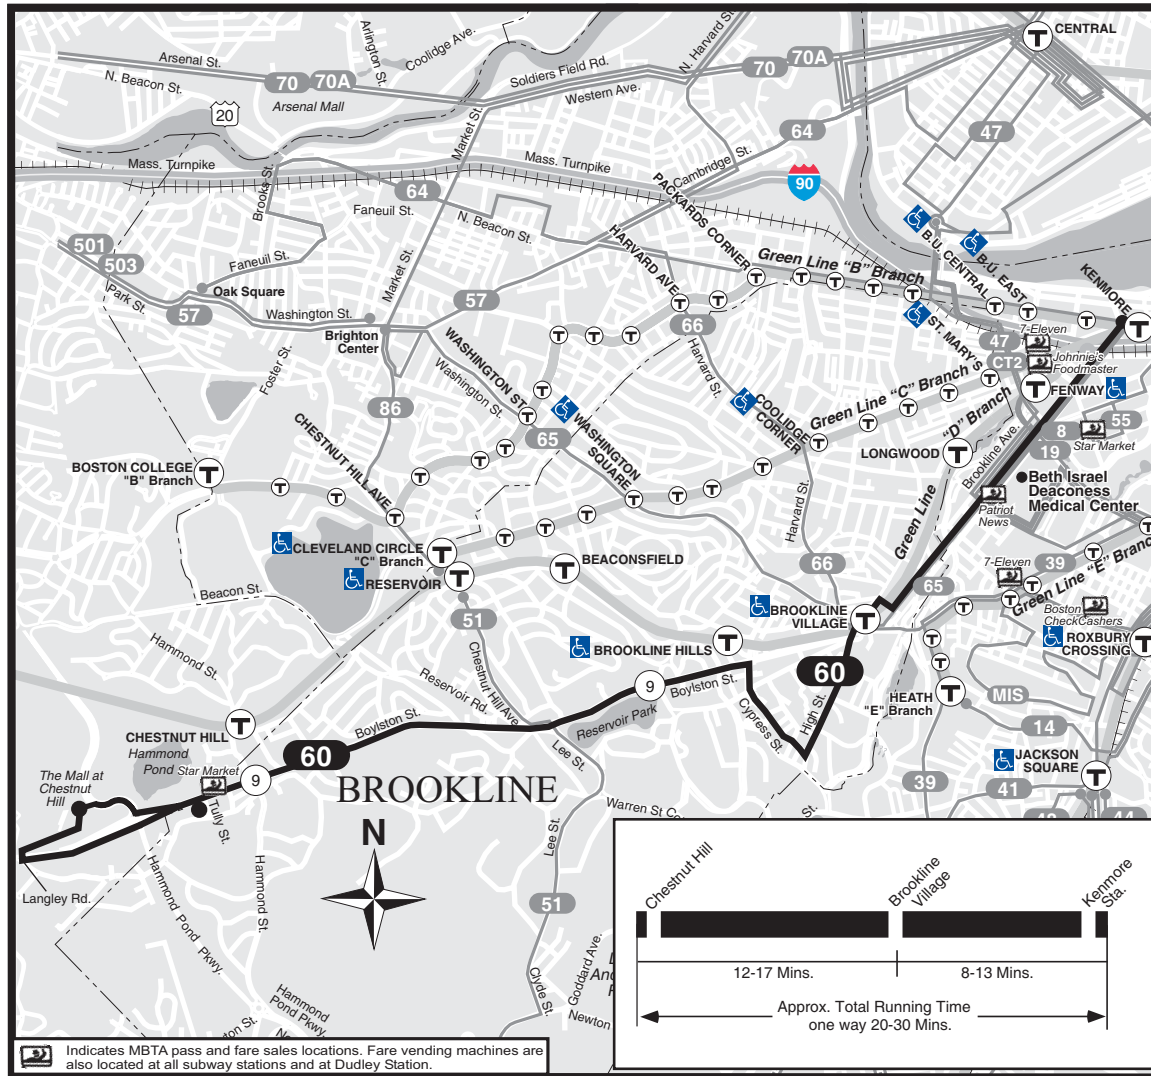

T **Route 60** Chestnut Hill - Kenmore Station via Brookline Village & Cypress Street

60

SPRING March 20, 2010 - June 25, 2010

Chestnut Hill - Kenmore Sta. via Cypress St.

Serving: Chestnut Hill Mall, Brookline Village, Longwood Medical Area, Beth Israel Deaconess Med. Ctr., Fenway Park and connections to the Green Line

Massachusetts Bay Transportation Authority

Visit mbta.com or call us to find a retail location where you can obtain CharlieCards and purchase MBTA passes and stored value.

Customer Service/Travel Info 617-222-3200
 Toll Free.....1-800-392-6100
 Hearing Impaired (TTY).....617-222-5146
 Web Site.....www.mbta.com
 Schedules subject to change, please exit rear door.
 Arrive times are approximate, subject to traffic.
 NO SMOKING on MBTA property.
Driven by Customer Service