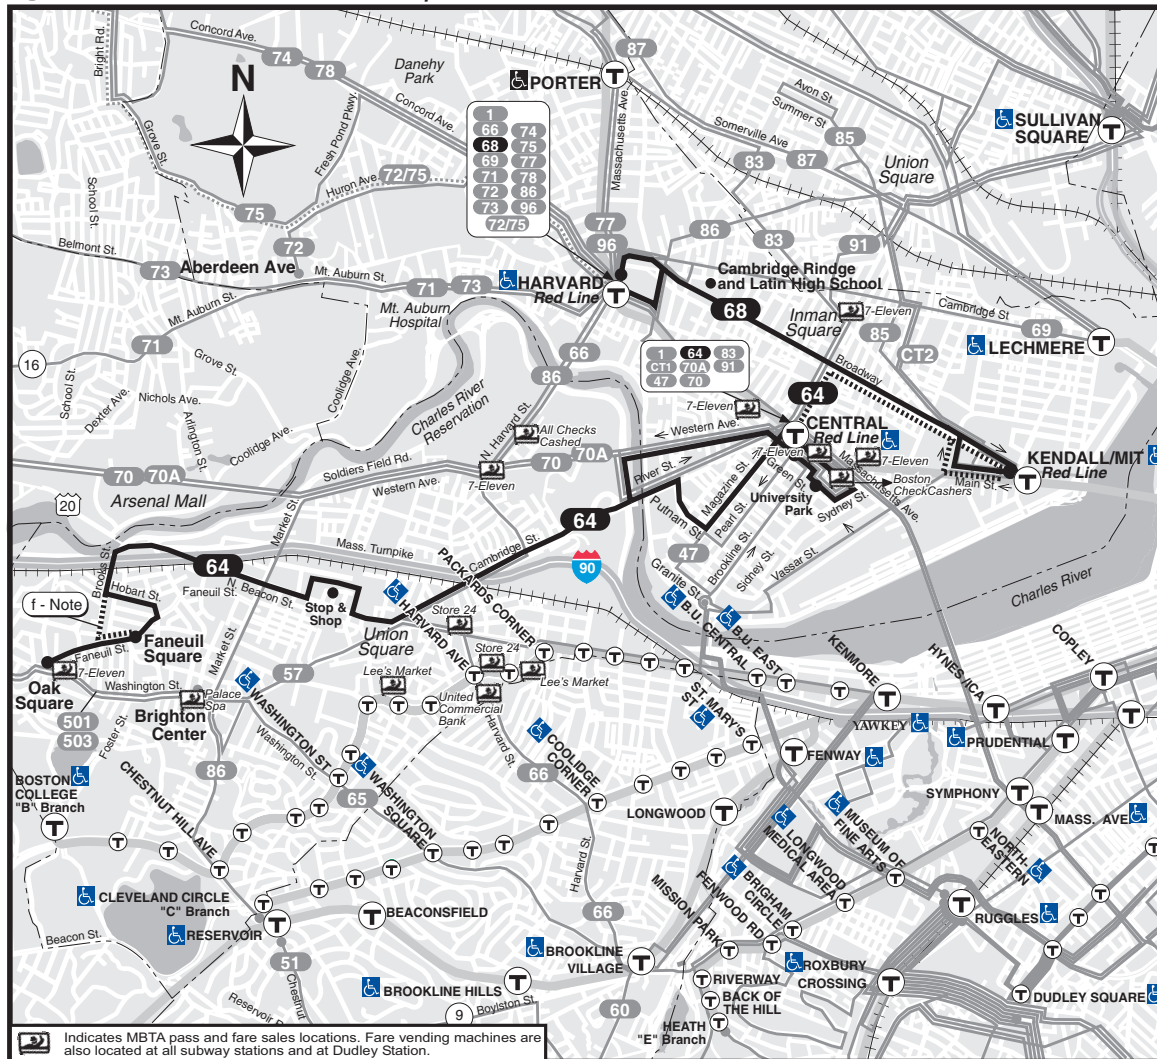

T **Route 64** Oak Square - University Park or Kendall/MIT via Central Square

T **Route 68** Harvard Square - Kendall/MIT via Broadway

64 **68**

SPRING March 20, 2010 - June 25, 2010

Oak Sq. - University Park or Kendall/MIT

Harvard Sq. - Kendall/MIT via Broadway

Serving: Central Square, Cambridge, Union Square, Allston and connections to the Red Line & Harvard University

Massachusetts Bay Transportation Authority

Visit mbta.com or call us to find a retail location where you can obtain CharlieCards and purchase MBTA passes and stored value.