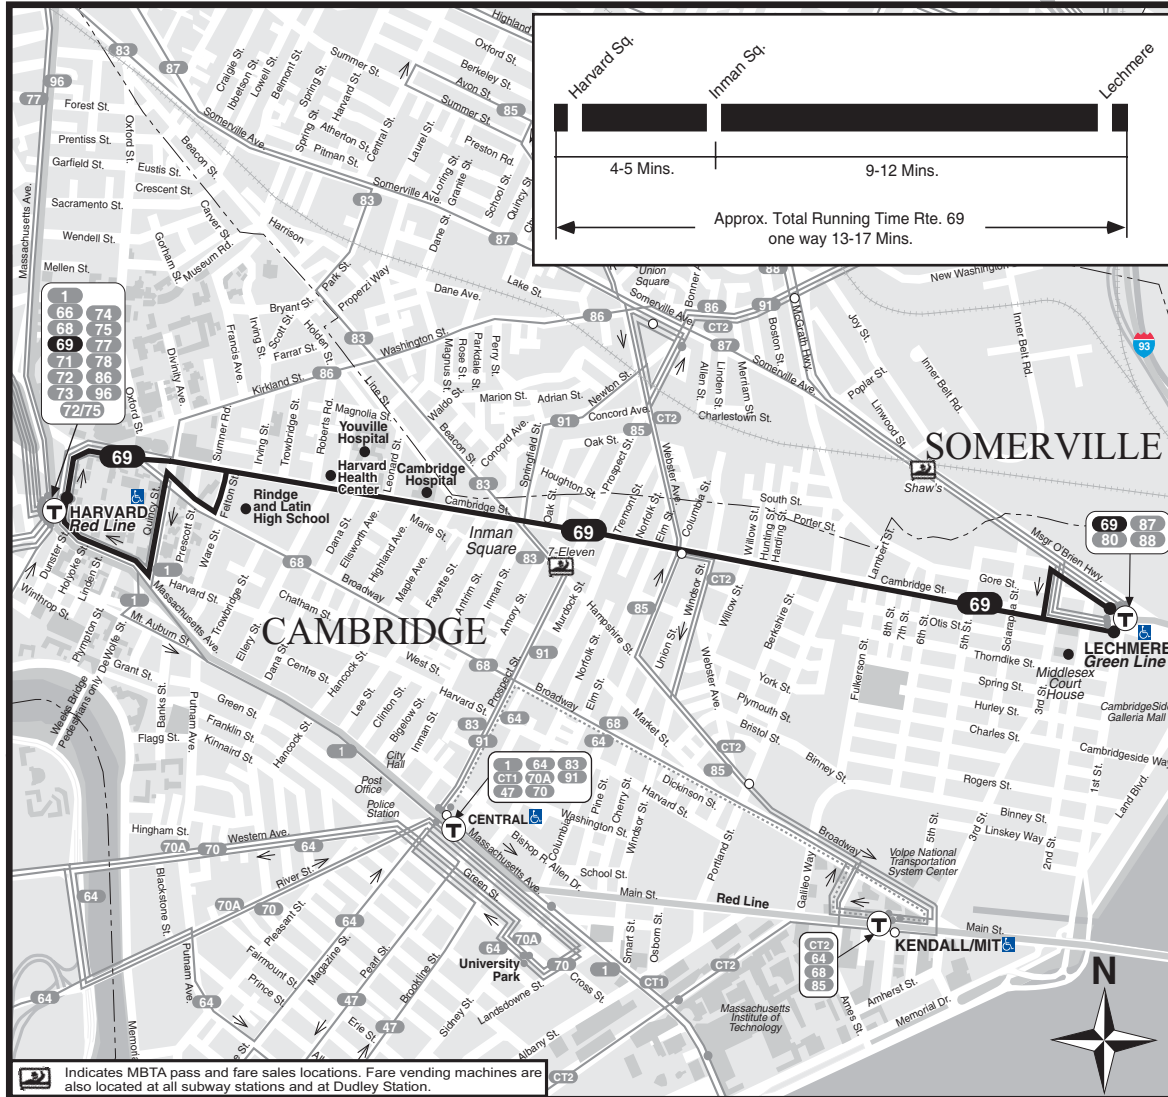

T **Route 69** Harvard Square - Lechmere Station via Cambridge St.

69

SPRING March 20, 2010 - June 25, 2010

Harvard Square - Lechmere Station via Cambridge St.

Serving: Harvard University, Harvard Health Ctr., Youville, Cambridge & Otis Hospitals, Inman Square and connections to the Red & Green Lines