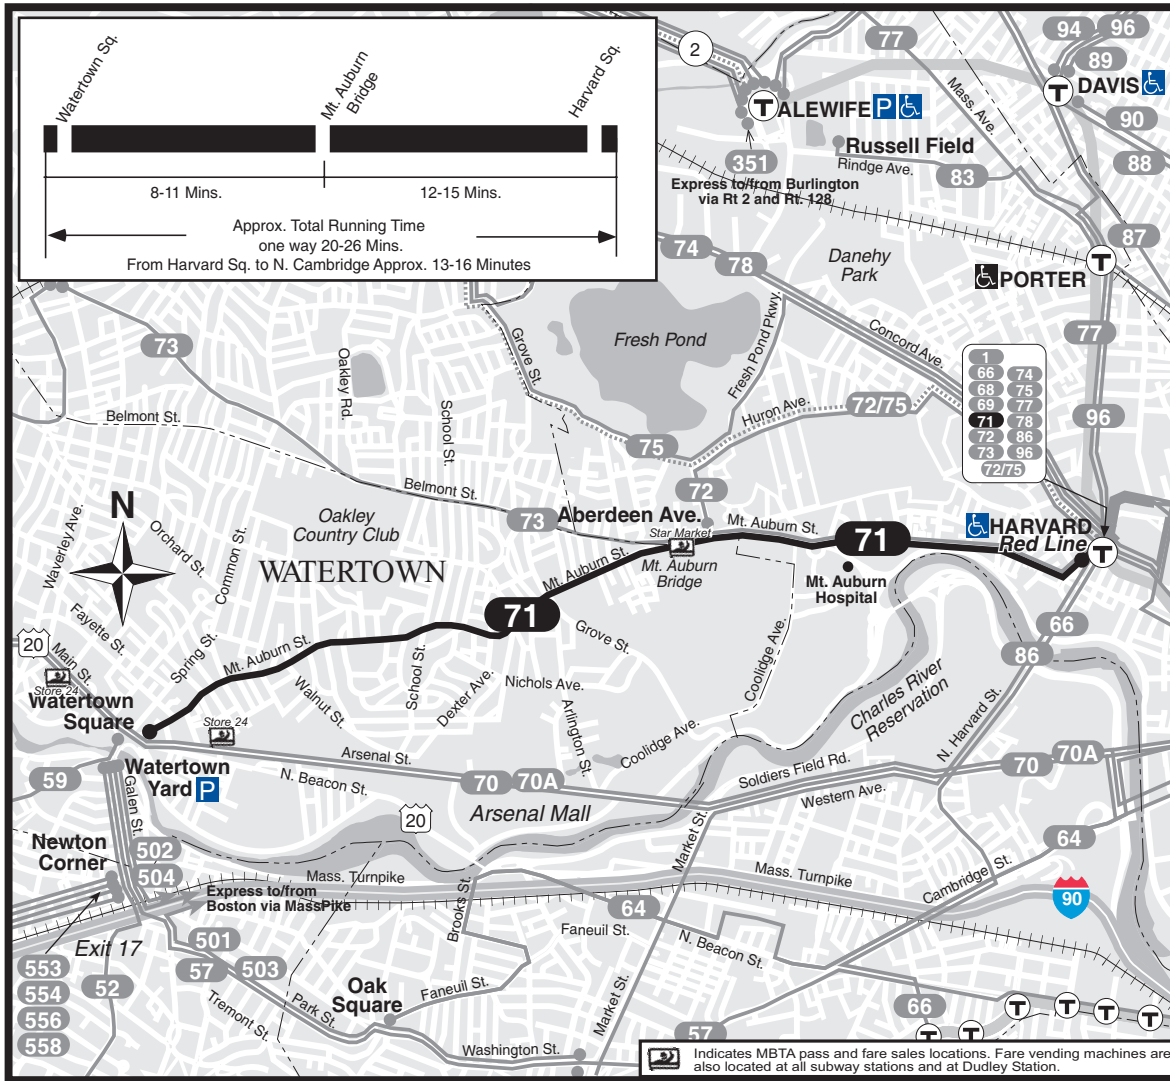

**T** **Route 71** Watertown Square - Harvard Station via Mt. Auburn Street

## Watertown Square - Harvard Station via Mt. Auburn St.

Serving: Mt. Auburn Hospital, Harvard University and connections to the Red Line

Massachusetts Bay Transportation Authority

Visit [mbta.com](http://mbta.com) or call us to find a retail location where you can obtain CharlieCards and purchase MBTA passes and stored value.