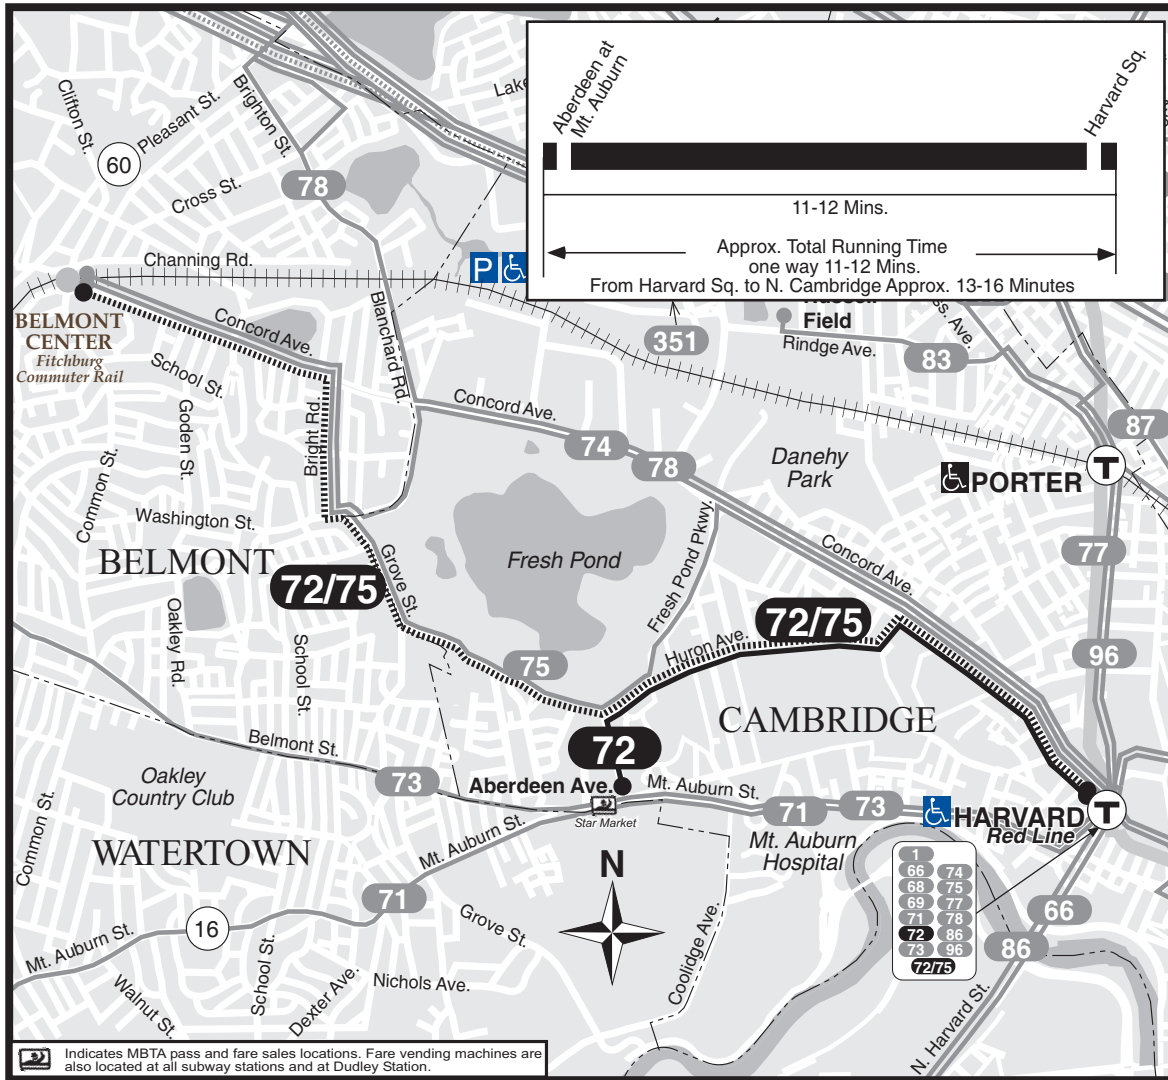

T **Route 72** *Huron Avenue - Harvard Station via Concord Avenue*

72

SPRING March 20, 2010 - June 25, 2010

Huron Avenue - Harvard Station via Concord Ave.

Serving: Harvard University, Harvard Square Elliot St., and connections to the Red Line

Massachusetts Bay Transportation Authority

Visit mbta.com or call us to find a retail location where you can obtain CharlieCards and purchase MBTA passes and stored value.

Customer Service/Travel Info 617-222-3200
 Toll Free.....1-800-392-6100
 Hearing Impaired (TTY).....617-222-5146
 Web Site.....www.mbta.com
 Schedules subject to change, please exit rear door.
 Arrive times are approximate, subject to traffic.
 NO SMOKING on MBTA property.