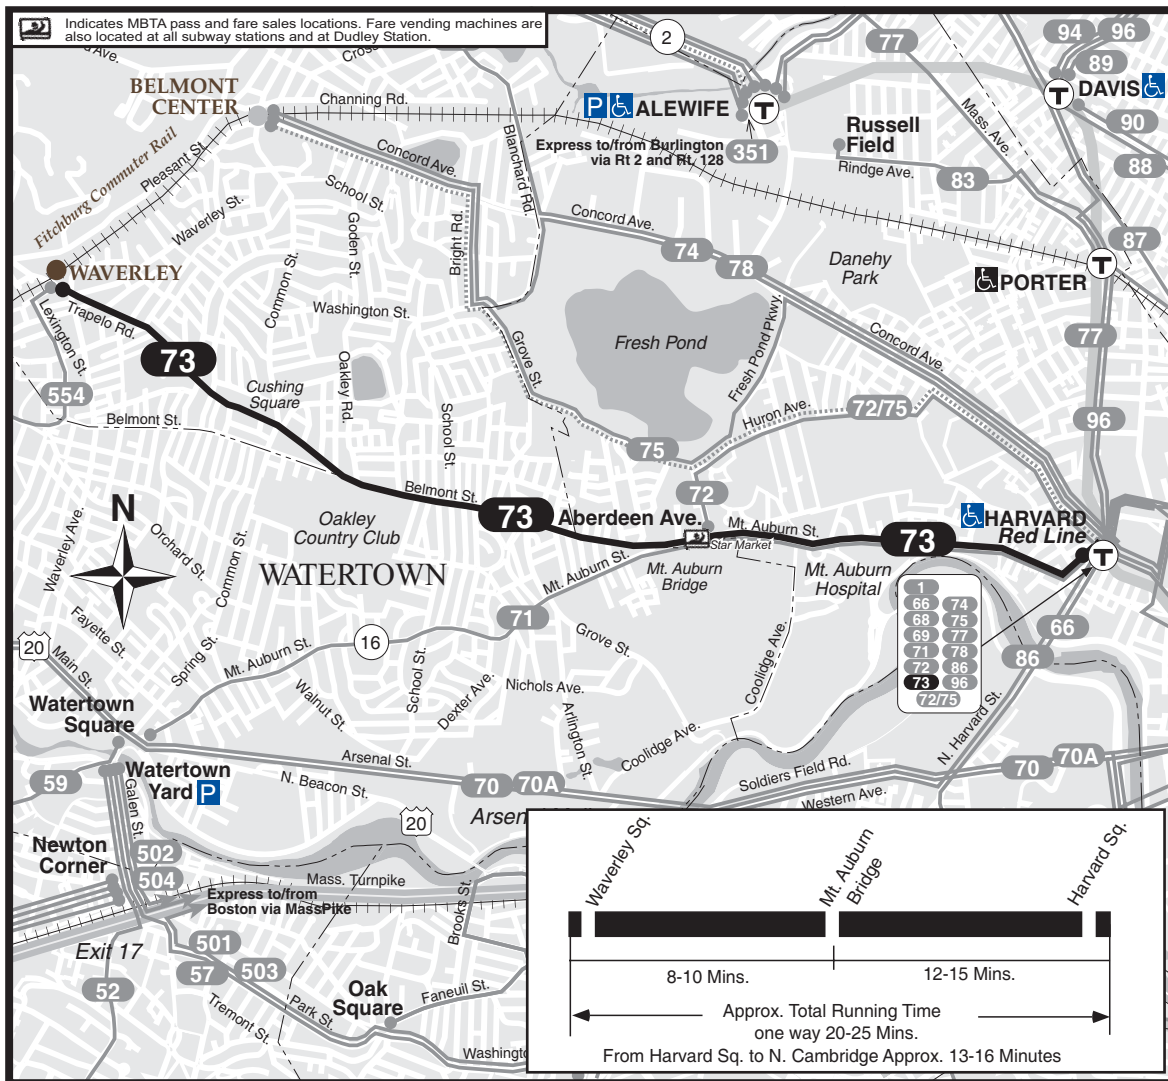

T Route 73 Waverley Square - Harvard Station via Trapelo Road

73

SPRING March 20, 2010 - June 25, 2010

Waverley Square - Harvard Station via Trapelo Road

Serving: Mt. Auburn Hospital, Cushing Square, Harvard University, and connections to the Red Line & Fitchburg Commuter Rail

Massachusetts Bay Transportation Authority

Visit mbta.com or call us to find a retail location where you can obtain CharlieCards and purchase MBTA passes and stored value.

Customer Service/Travel Info 617-222-3200
 Toll Free.....1-800-392-6100
 Hearing Impaired (TTY).....617-222-5146
 Web Site.....www.mbta.com
 Schedules subject to change, please exit rear door.
 Arrive times are approximate, subject to traffic.
 NO SMOKING on MBTA property.
Driven by Customer Service