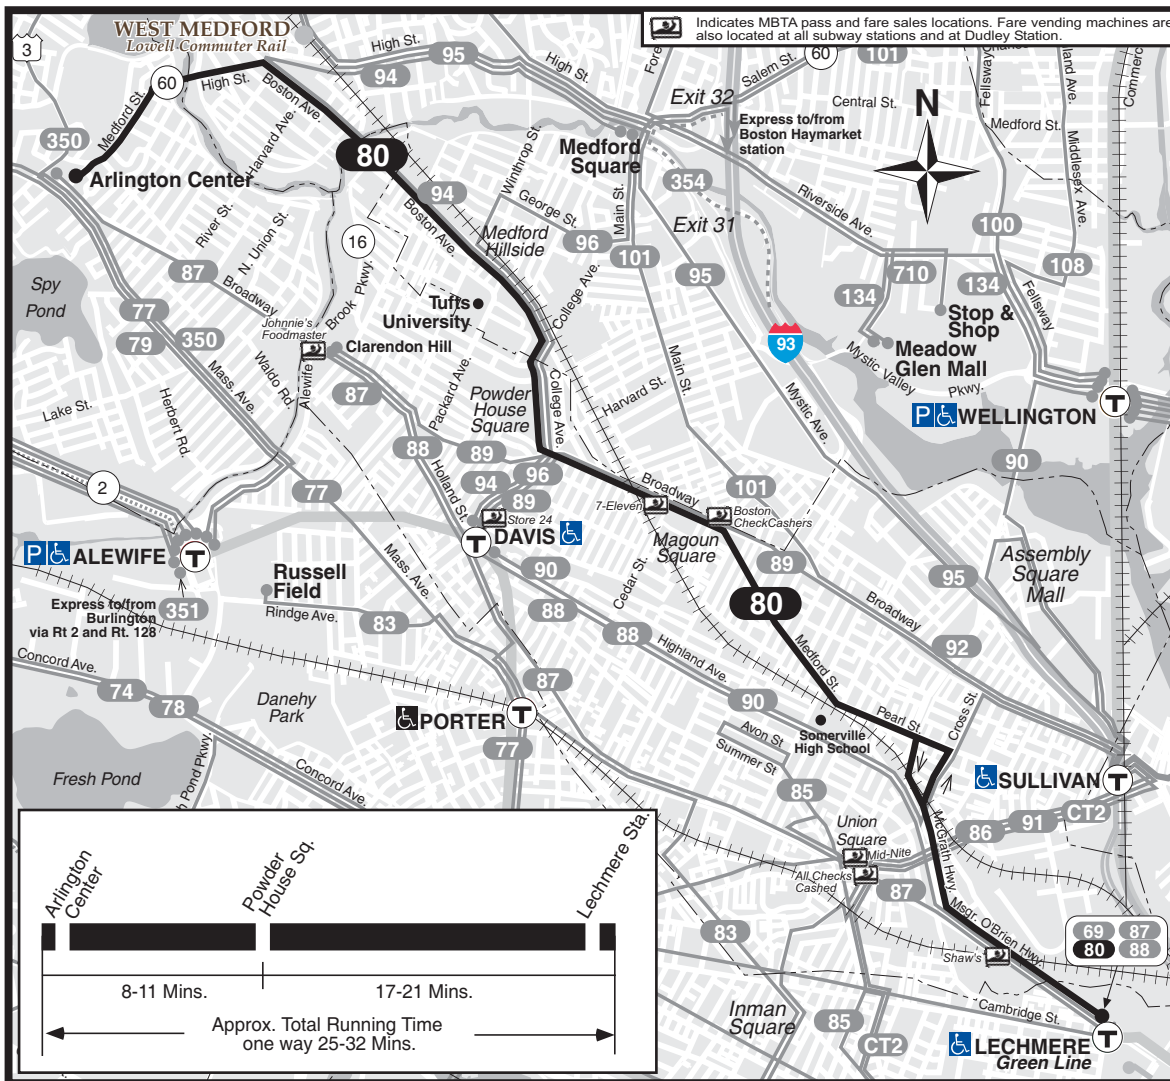

T Route 80 Arlington Center - Lechmere Station via Medford Hillside

80

WINTER December 31, 2011 - March 23, 2012

**Arlington Center -
Lechmere Station**
via Medford Hillside

Serving: Medford Hillside, Powder House Square, Magoun Square, Gilman Square and connections to the Green Line

Arrive times are approximate, subject to traffic.

Customer Service/Travel Info 617-222-3200
 Toll Free.....1-800-392-6100
 Hearing Impaired (TTY).....617-222-5146

For more schedule or travel information, visit:
www.mbta.com