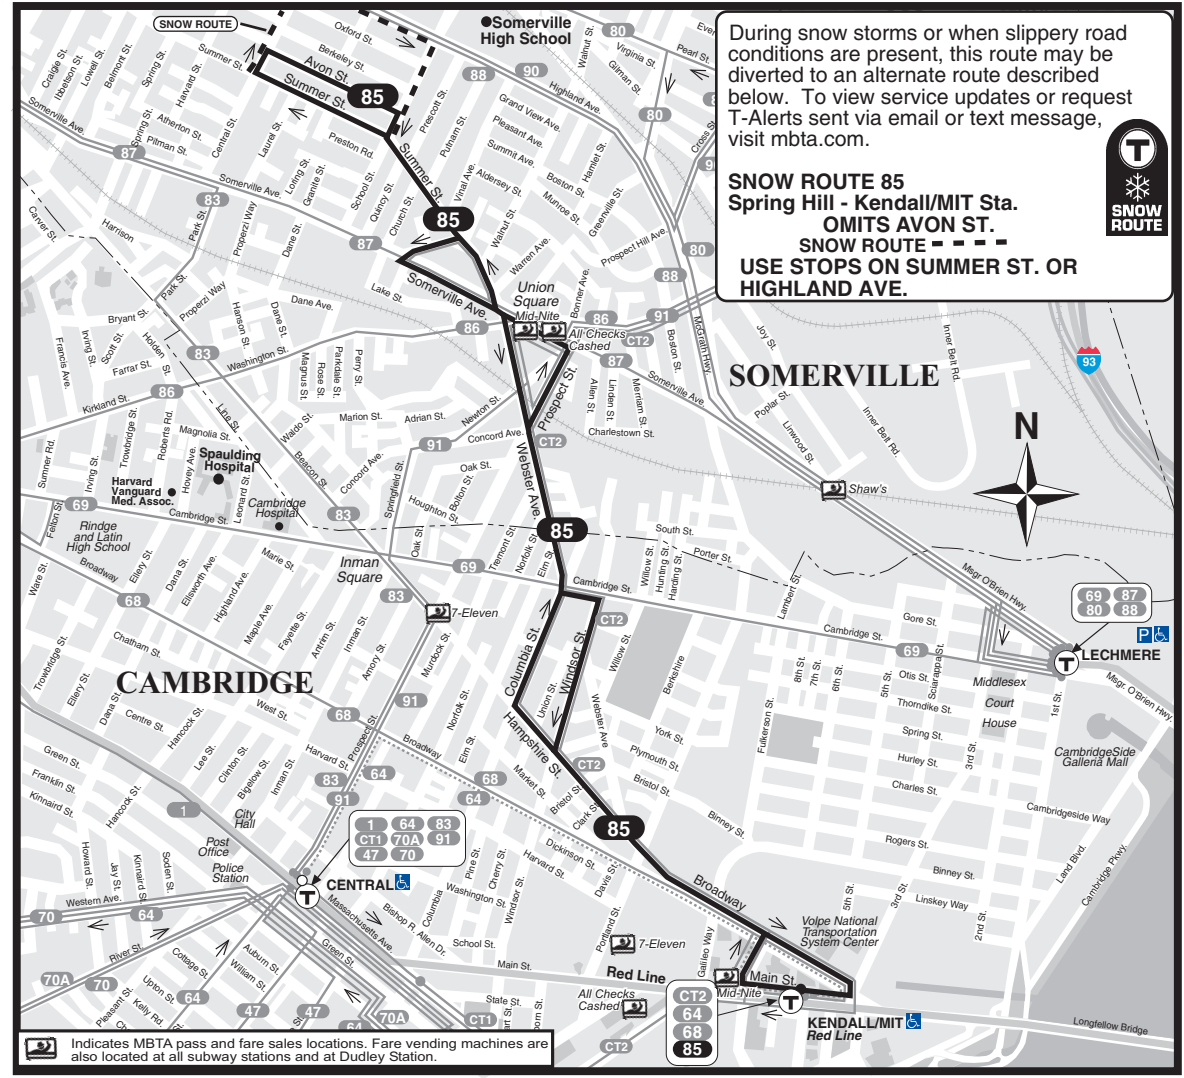

T **Route 85** Spring Hill - Kendall/MIT via Summer Street & Union Square

During snow storms or when slippery road conditions are present, this route may be diverted to an alternate route described below. To view service updates or request T-Alerts sent via email or text message, visit mbta.com.

SNOW ROUTE 85
 Spring Hill - Kendall/MIT Sta.
 OMITTS AVON ST.
 SNOW ROUTE - - - -
 USE STOPS ON SUMMER ST. OR HIGHLAND AVE.

schedule change

85

WINTER December 31, 2011 - March 23, 2012

Spring Hill - Kendall/MIT Station

Serving: Summer St., Somerville High School, Union Square, One Kendall Square, Cambridge Marriott and connections to the Red Line

Arrive times are approximate, subject to traffic.

Customer Service/Travel Info 617-222-3200
 Toll Free.....1-800-392-6100
 Hearing Impaired (TTY).....617-222-5146