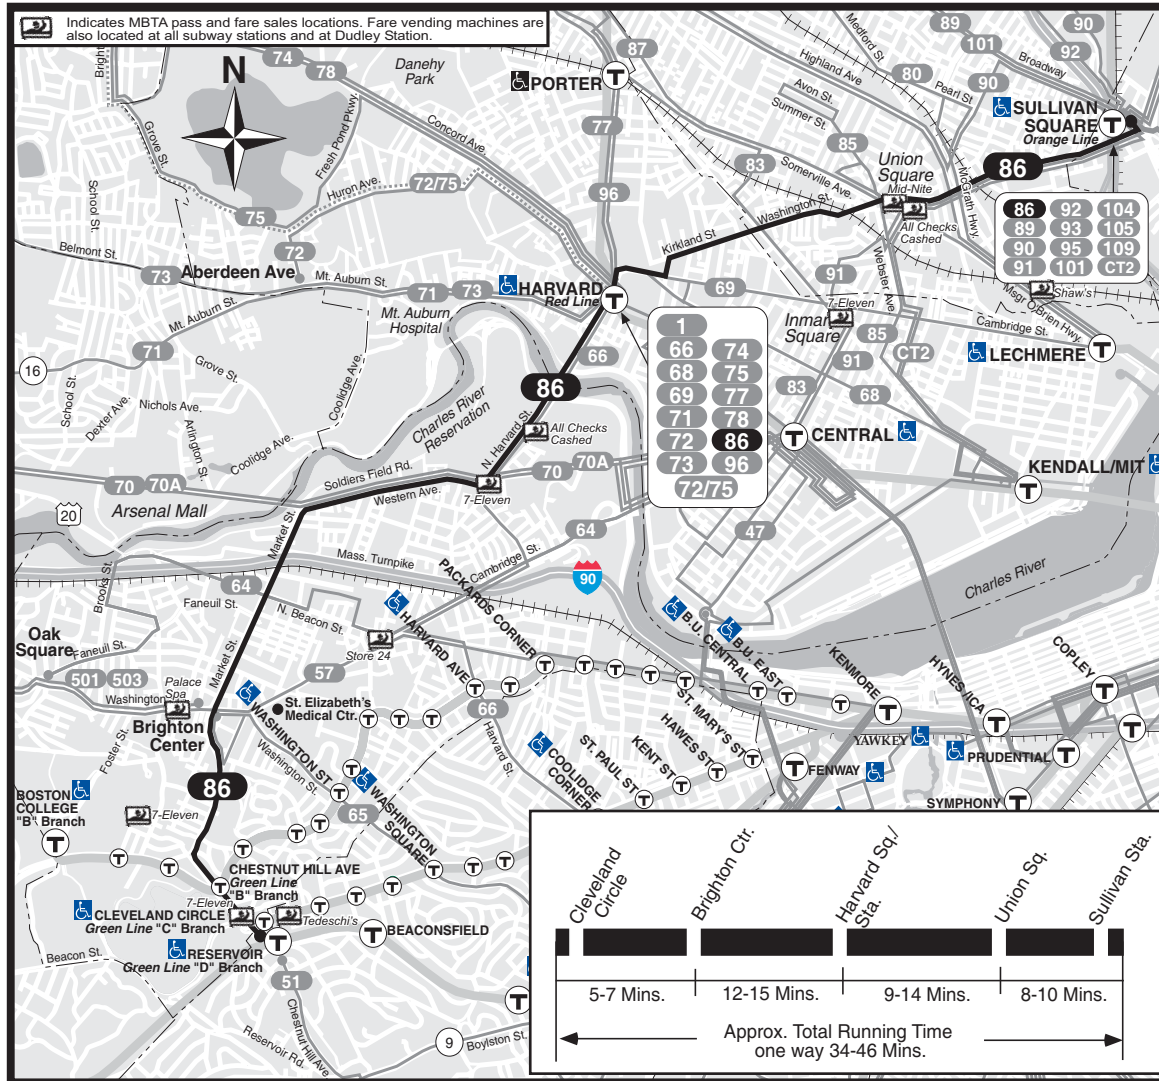

T **Route 86** Sullivan Square Station - Reservoir (Cleveland Circle) via Harvard Square/Station

86

SPRING March 20, 2010 - June 25, 2010

Sullivan Square Station - Reservoir (Cleveland Circle) via Harvard Square/Station

Serving: Union Sq., Harvard Sq./Sta., Brighton Ctr., St. Elizabeth's Medical Ctr. and connections to the Red, Green & Orange Lines

Massachusetts Bay Transportation Authority

Visit mbta.com or call us to find a retail location where you can obtain CharlieCards and purchase MBTA passes and stored value.