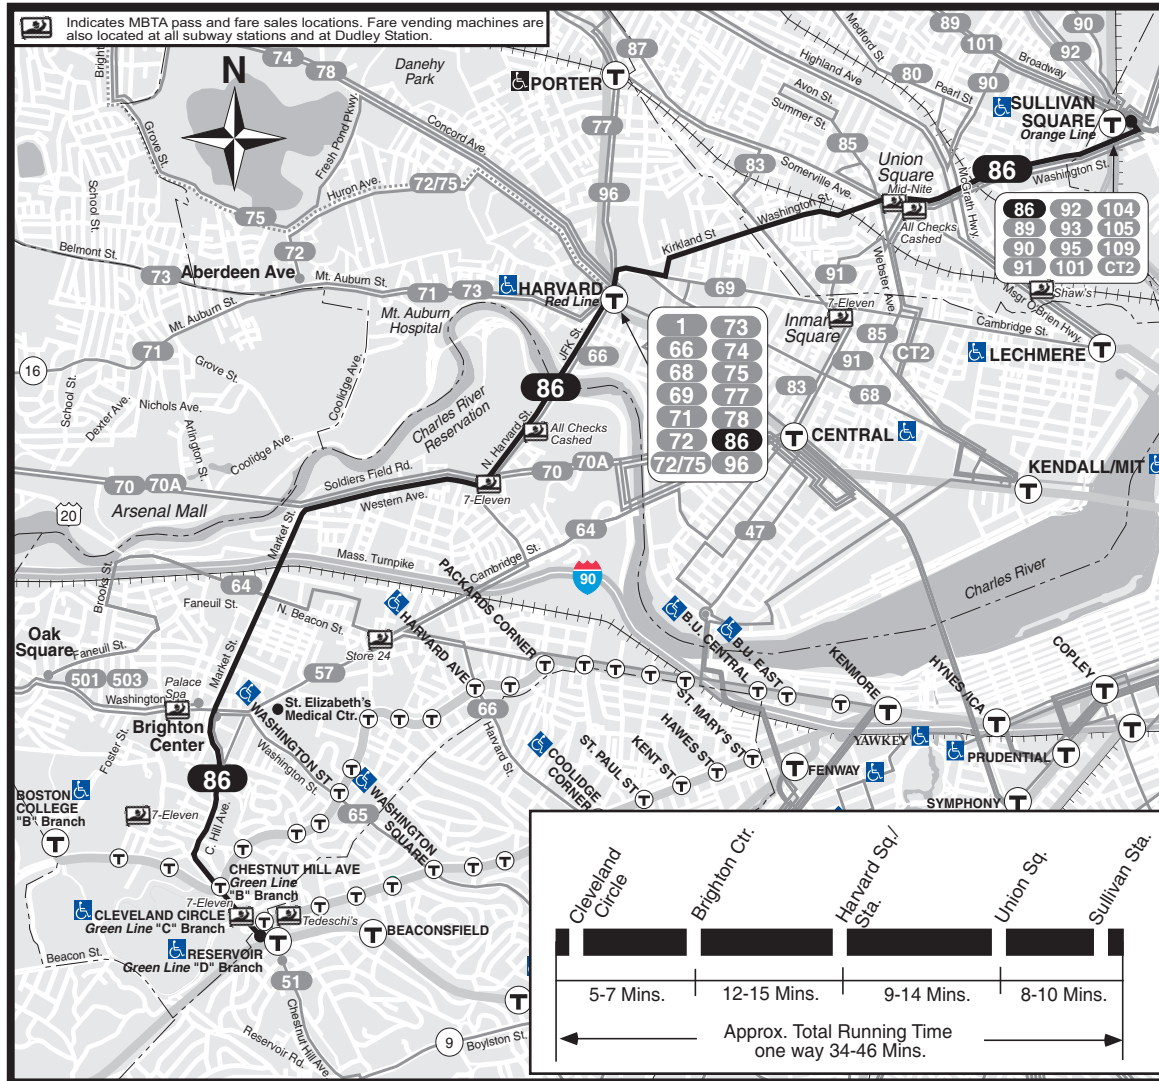

**T** **Route 86** Sullivan Square Station - Reservoir (Cleveland Circle) via Harvard Square/Station

# 86

WINTER December 31, 2011 - March 23, 2012

## Sullivan Square Station - Reservoir (Cleveland Circle) via Harvard Square/Station

Serving: Union Sq., Harvard Sq./Sta., Brighton Ctr., St. Elizabeth's Medical Ctr. and connections to the Red, Green & Orange Lines

Arrive times are approximate, subject to traffic.

Customer Service/Travel Info 617-222-3200  
Toll Free.....1-800-392-6100  
Hearing Impaired (TTY).....617-222-5146

For more schedule or travel information, visit:  
[www.mbta.com](http://www.mbta.com)