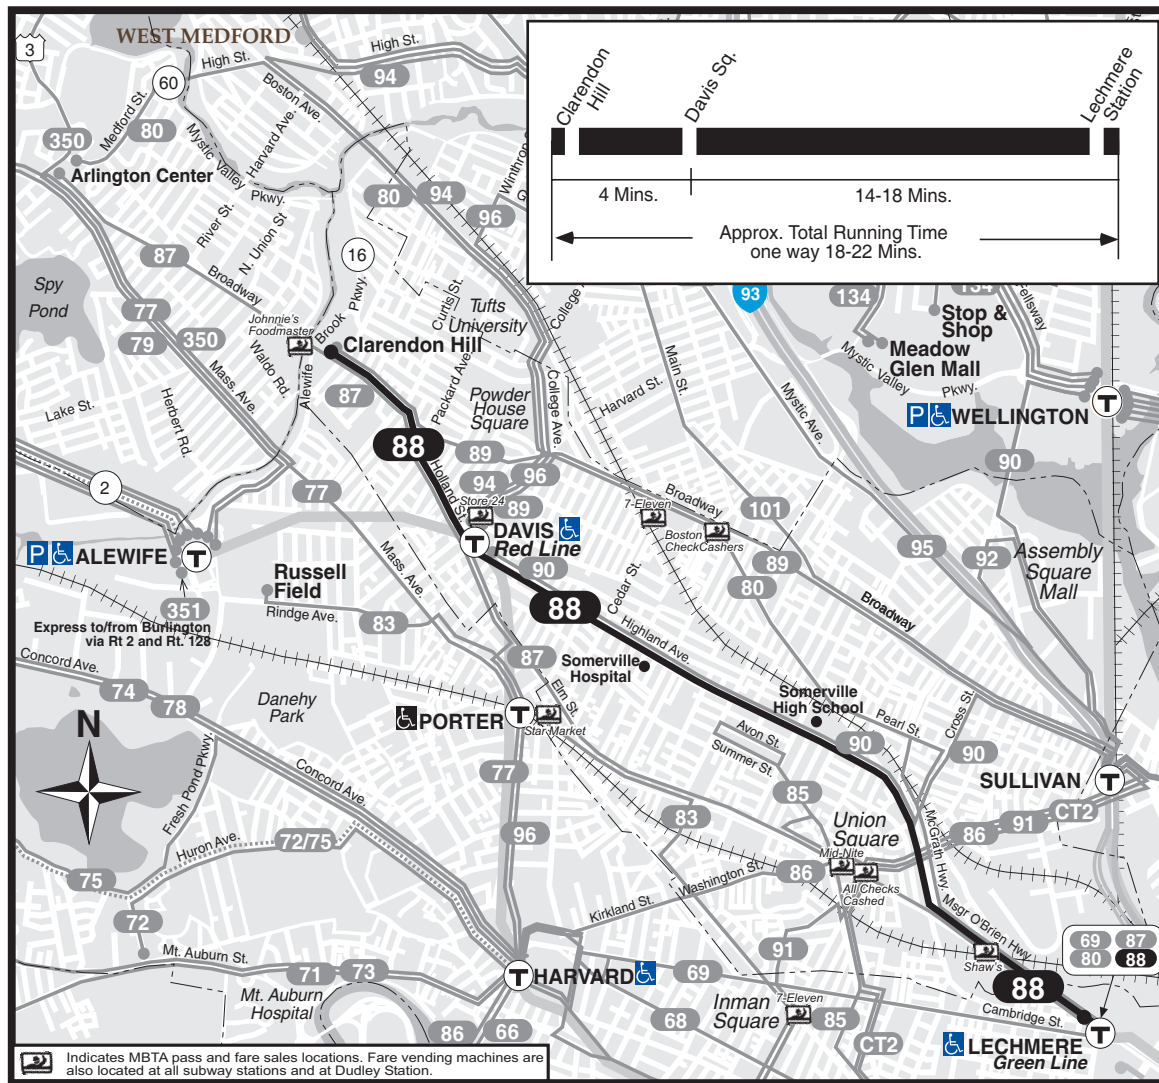

T Route 88 Clarendon Hill - Lechmere Station via Highland Avenue

88

SPRING March 20, 2010 - June 25, 2010

Clarendon Hill - Lechmere Station via Highland Avenue

Serving: Teele Sq., Davis Station, Somerville Hospital
and connections to the Red & Green Lines