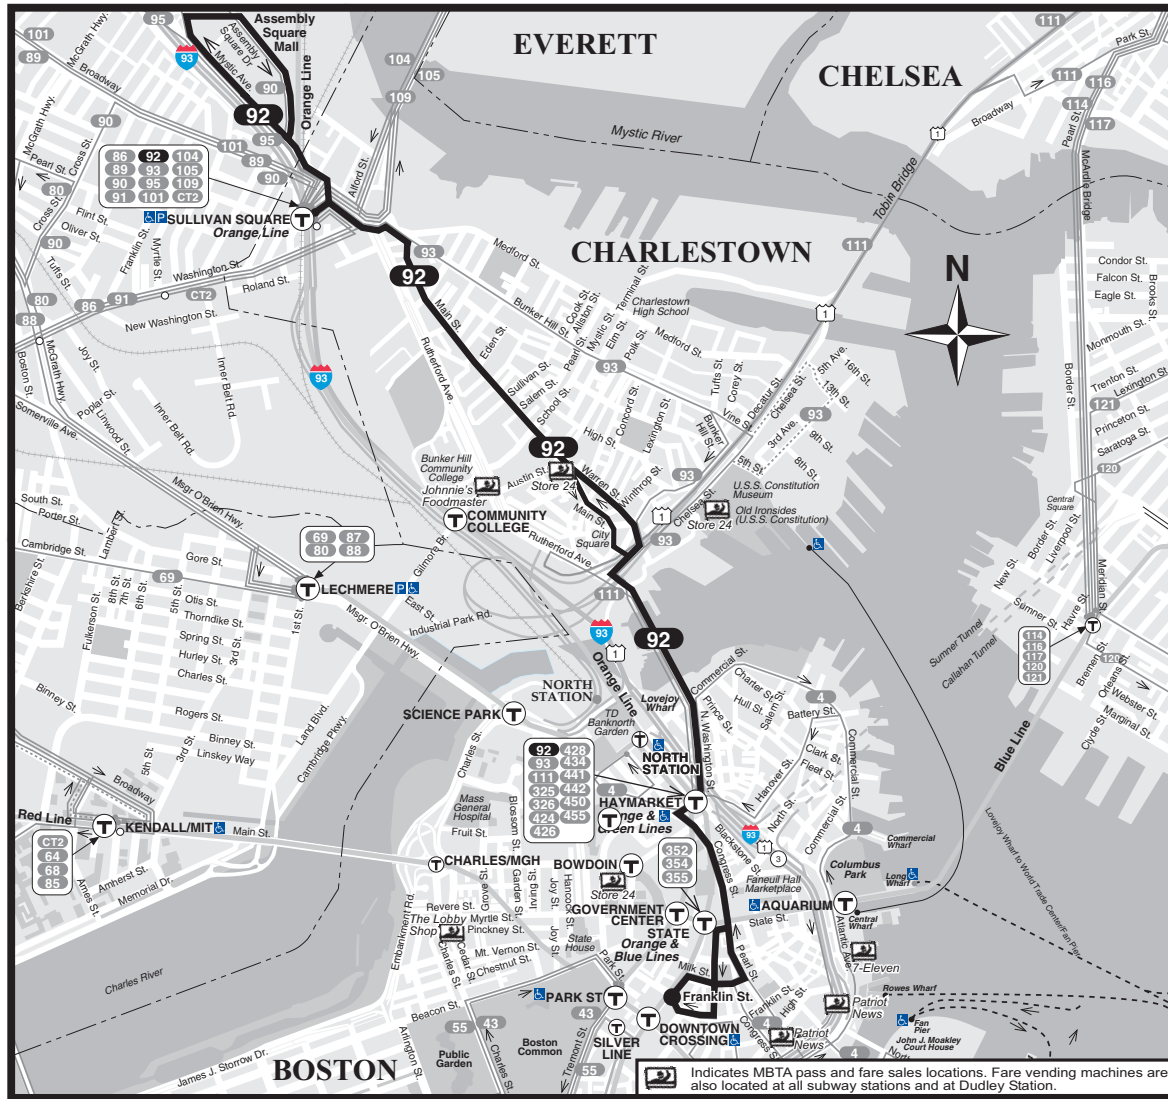

**T** Route 92 Assembly Sq. Mall - Downtown via Sullivan Sq. Sta., Main Street & Haymarket Station

## Assembly Sq. Mall - Downtown via Main St.

Serving: Sullivan Sq. Station, City Sq., Haymarket Sta., Downtown Business & Shopping District and connections to the Orange, Blue & Green Lines

Massachusetts Bay Transportation Authority