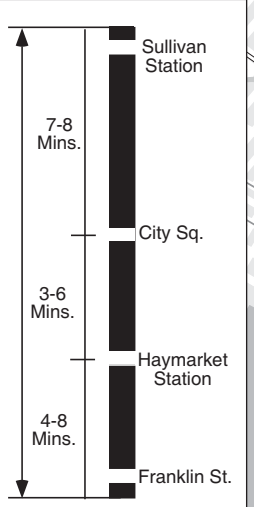

T Route 92 Assembly Sq. Mall - Downtown via Sullivan Sq. Sta., Main Street & Haymarket Station

schedule change

92

WINTER December 31, 2011 - March 23, 2012

Assembly Sq. Mall - Downtown via Main St.

Serving: Sullivan Sq. Station, City Sq., Haymarket Sta., Downtown Business & Shopping District and connections to the Orange, Blue & Green Lines

Arrive times are approximate, subject to traffic.

Customer Service/Travel Info 617-222-3200
Toll Free.....1-800-392-6100
Hearing Impaired (TTY).....617-222-5146

For more schedule or travel information, visit:
www.mbta.com

Approx. Total Running Time one way