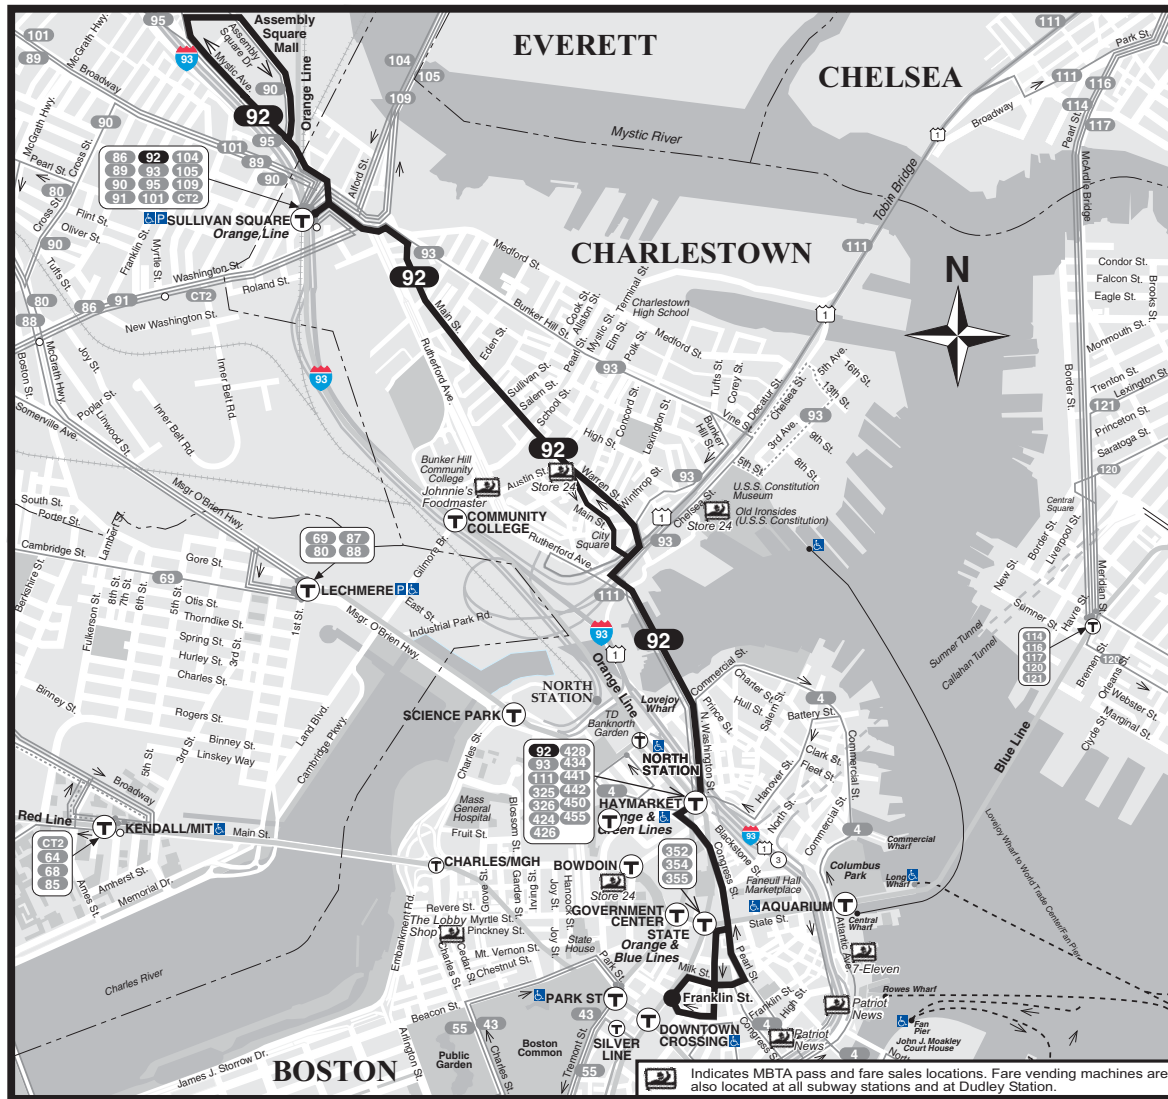

T Route 92 Assembly Sq. Mall - Downtown via Sullivan Sq. Sta., Main Street & Haymarket Station

WINTER December 26, 2009 - March 19, 2010

Assembly Sq. Mall - Downtown via Main St.

Serving: Sullivan Sq. Station, City Sq., Haymarket Sta., Downtown Business & Shopping District and connections to the Orange, Blue & Green Lines