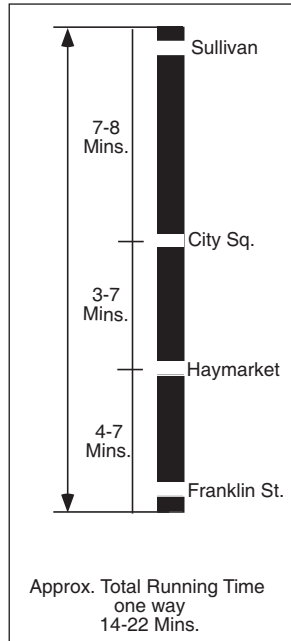

T Route 93 Sullivan Square Station - Downtown via Bunker Hill St. & Haymarket Station

During snow storms or when slippery road conditions are present, this route may be diverted to an alternate route described below. To view service updates or request T-Alerts sent via email or text message, visit mbta.com.

SNOW ROUTE 93
Sullivan Sq. Sta. - Downtown
OMITS BUNKER HILL ST.
SNOW ROUTE
FLAG BUS ON MEDFORD ST. OR USE ROUTE 92 ON MAIN ST.

schedule change

93

WINTER December 31, 2011 - March 23, 2012

Sullivan Sq. Station - Downtown via Bunker Hill St.