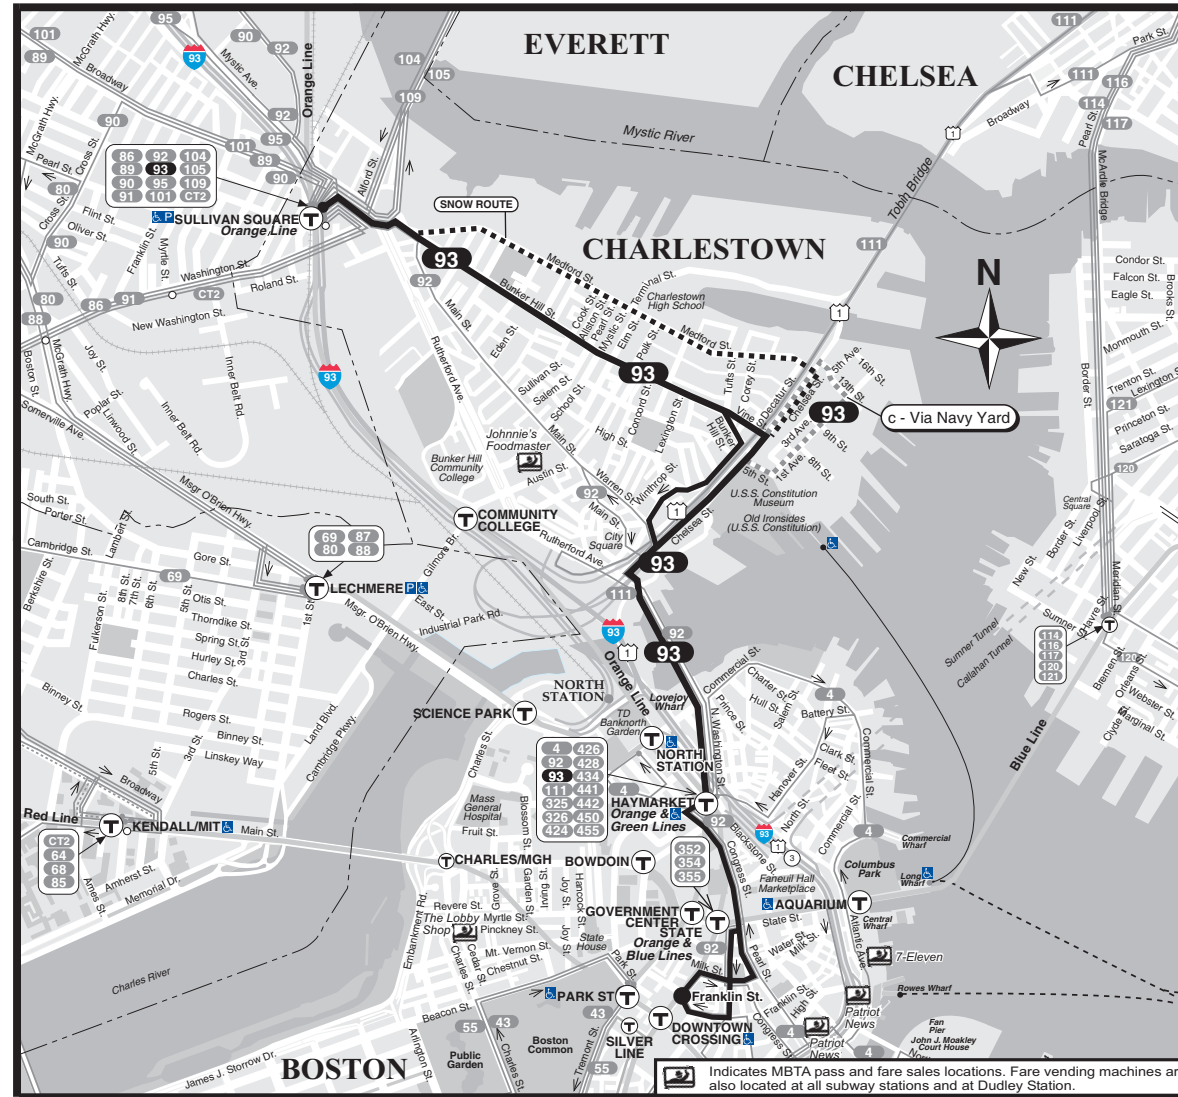

T Route 93 Sullivan Square Station - Downtown via Bunker Hill St. & Haymarket Station

During snow storms or when slippery road conditions are present, this route may be diverted to an alternate route described below. To view service updates or request T-Alerts sent via email or text message, visit mbta.com.

SNOW ROUTE 93
Sullivan Sq. Sta. - Downtown
OMITS BUNKER HILL ST.
SNOW ROUTE
FLAG BUS ON MEDFORD ST. OR USE ROUTE 92 ON MAIN ST.

schedule change

93

WINTER December 31, 2011 - March 23, 2012

Sullivan Sq. Station - Downtown via Bunker Hill St.

Serving: Bunker Hill Monument, USS Constitution City Sq., Haymarket Sta., Downtown Business & Shopping District and connections to the Orange, Blue & Green Lines

SNOW ROUTE

Arrive times are approximate, subject to traffic.