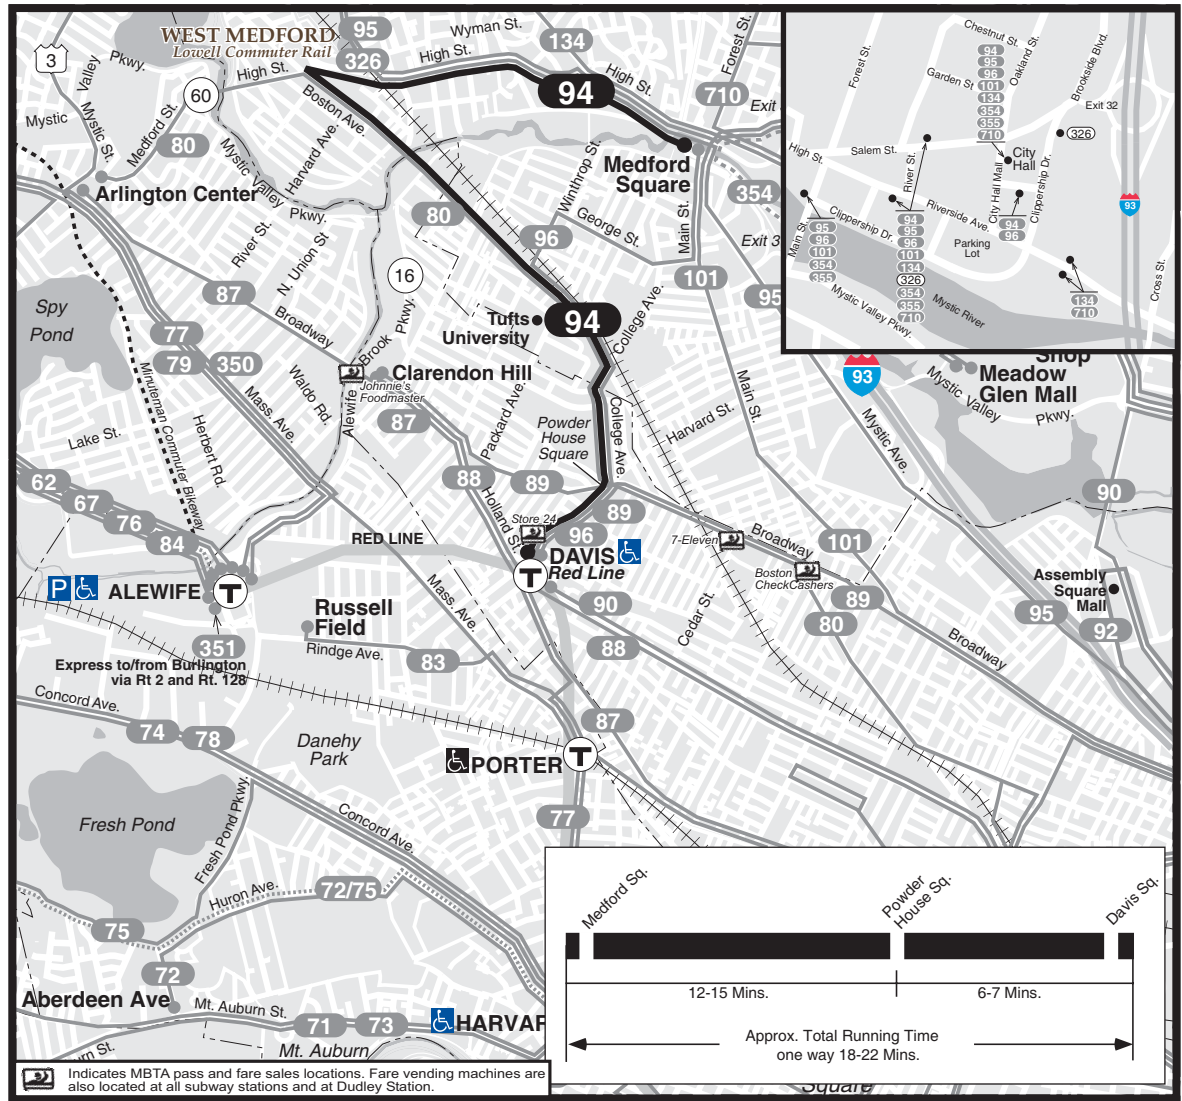

T **Route 94** Medford Square - Davis Square Station via West Medford & Medford Hillside

94

SPRING March 20, 2010 - June 25, 2010

Medford Square - Davis Square Station

Serving: Medford City Hall, Winthrop Circle, West Medford, Medford Hillside, Tufts University, Powder House Sq. and connections to the Red Line

Driven by Customer Service

Massachusetts Bay Transportation Authority