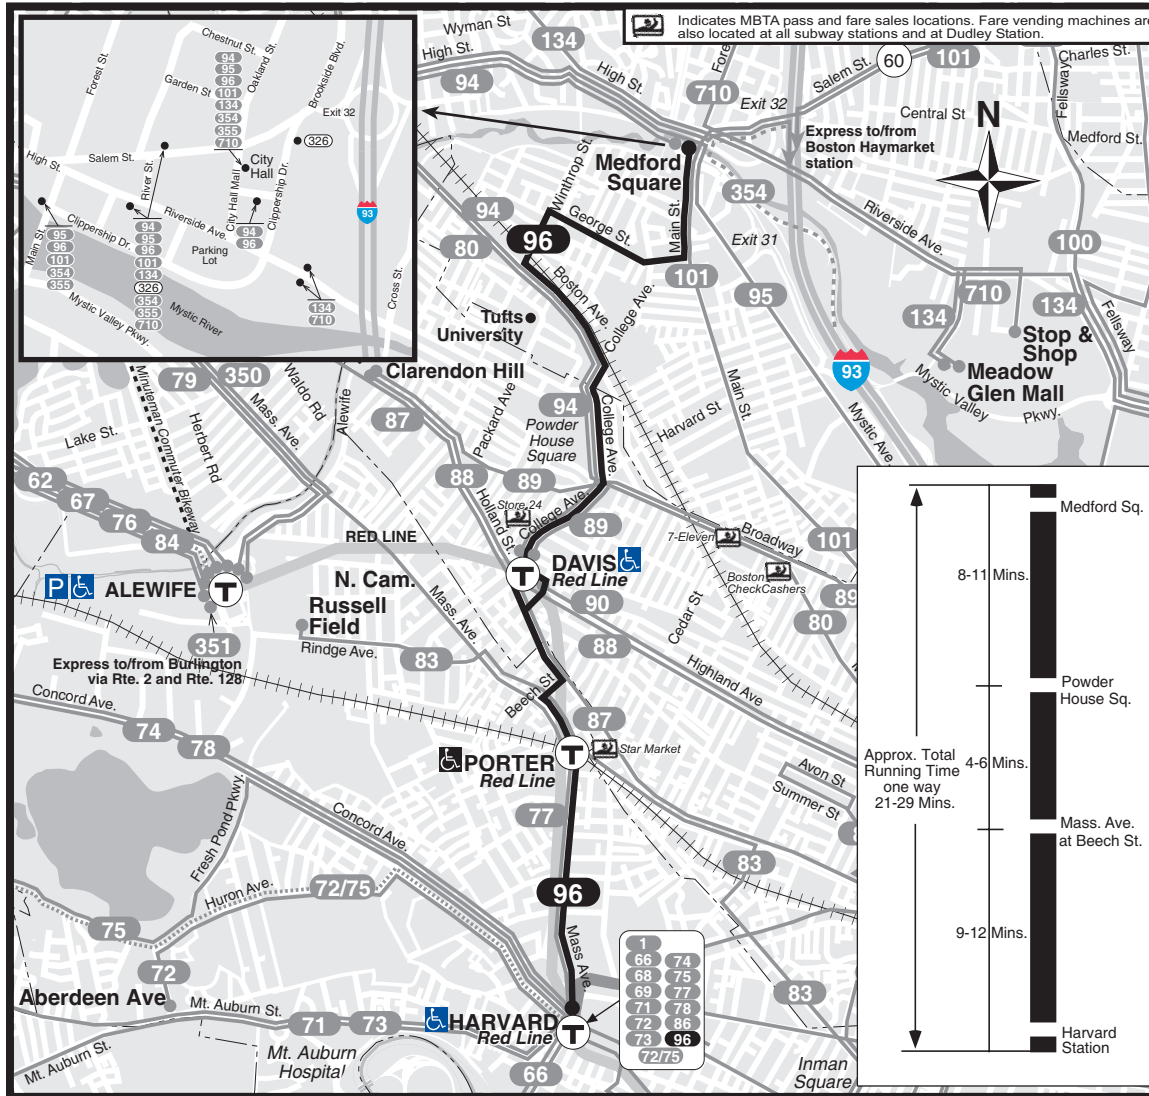

T Route 96 Medford Square - Harvard Station via George Street & Davis Square

96

SPRING March 20, 2010 - June 25, 2010

Medford Square - Harvard Station via George St.

Serving: Tufts University, Powder House Square, Davis Square Sta., Porter Sta., Harvard University, Elliot St., and connections to the Red Line & Fitchburg Commuter Rail