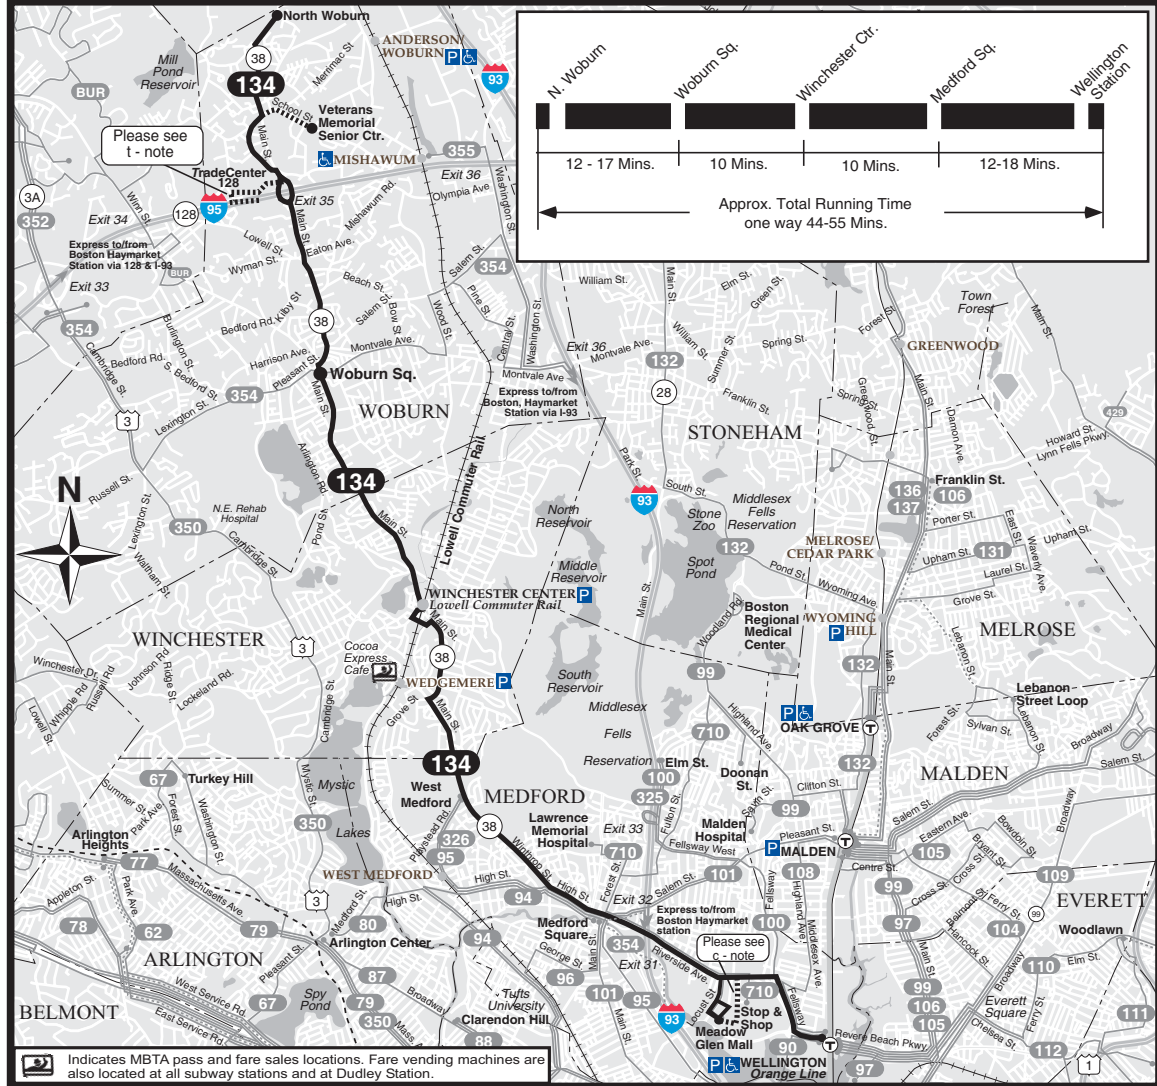

T **Route 134** **North Woburn - Wellington Station**
 via Woburn Sq., Winchester Ctr., Winthrop St., Medford Sq., Riverside Ave. & Meadow Glen Mall

134

SPRING March 24, 2012 - June 29, 2012

North Woburn - Wellington Station
 via Woburn Square & Winchester Center

Serving: Veterans Memorial Senior Ctr., Woburn Sq., Medford Sq., Meadow Glen Mall, and connections to the Lowell Commuter Rail

Arrive times are approximate, subject to traffic.

Customer Service/Travel Info 617-222-3200
Toll Free.....1-800-392-6100
Hearing Impaired (TTY).....617-222-5146

For more schedule or travel information, visit:
www.mbta.com