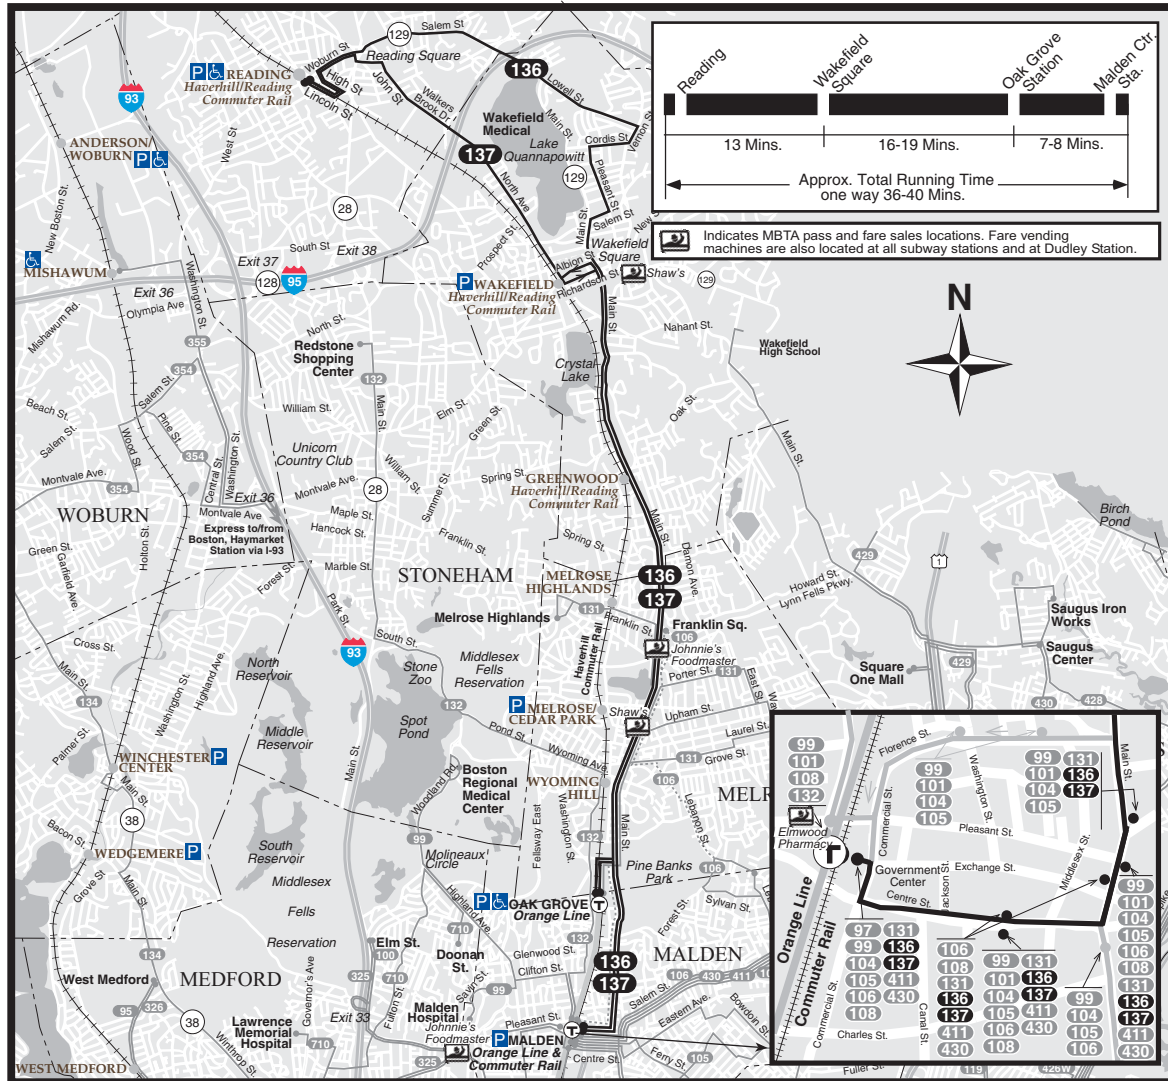

TRoute 136/137 Reading Depot - Malden Center Sta. via Wakefield Square & Oak Grove Station

Indicates MBTA pass and fare sales locations. Fare vending machines are also located at all subway stations and at Dudley Station.

136/137

SPRING March 24, 2012 - June 29, 2012

Reading Depot - Malden Center Station

Serving: Wakefield Sq., Greenwood Sta., Oak Grove Sta., Malden Sq., Franklin Sq. Melrose, and connections to the Orange Line & Haverhill/Reading Commuter Rail

Arrive times are approximate, subject to traffic.

Customer Service/Travel Info 617-222-3200
Toll Free.....1-800-392-6100
Hearing Impaired (TTY).....617-222-5146

For more schedule or travel information, visit:
www.mbta.com