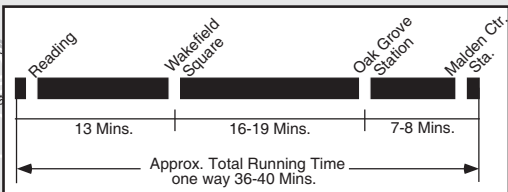

TRoute 136/137 Reading Depot - Malden Center Sta. via Wakefield Square & Oak Grove Station

Indicates MBTA pass and fare sales locations. Fare vending machines are also located at all subway stations and at Dudley Station.

136/137

SPRING March 24, 2012 - June 29, 2012

Reading Depot - Malden Center Station

Serving: Wakefield Sq., Greenwood Sta., Oak Grove Sta., Malden Sq., Franklin Sq. Melrose, and connections to the Orange Line & Haverhill/Reading Commuter Rail