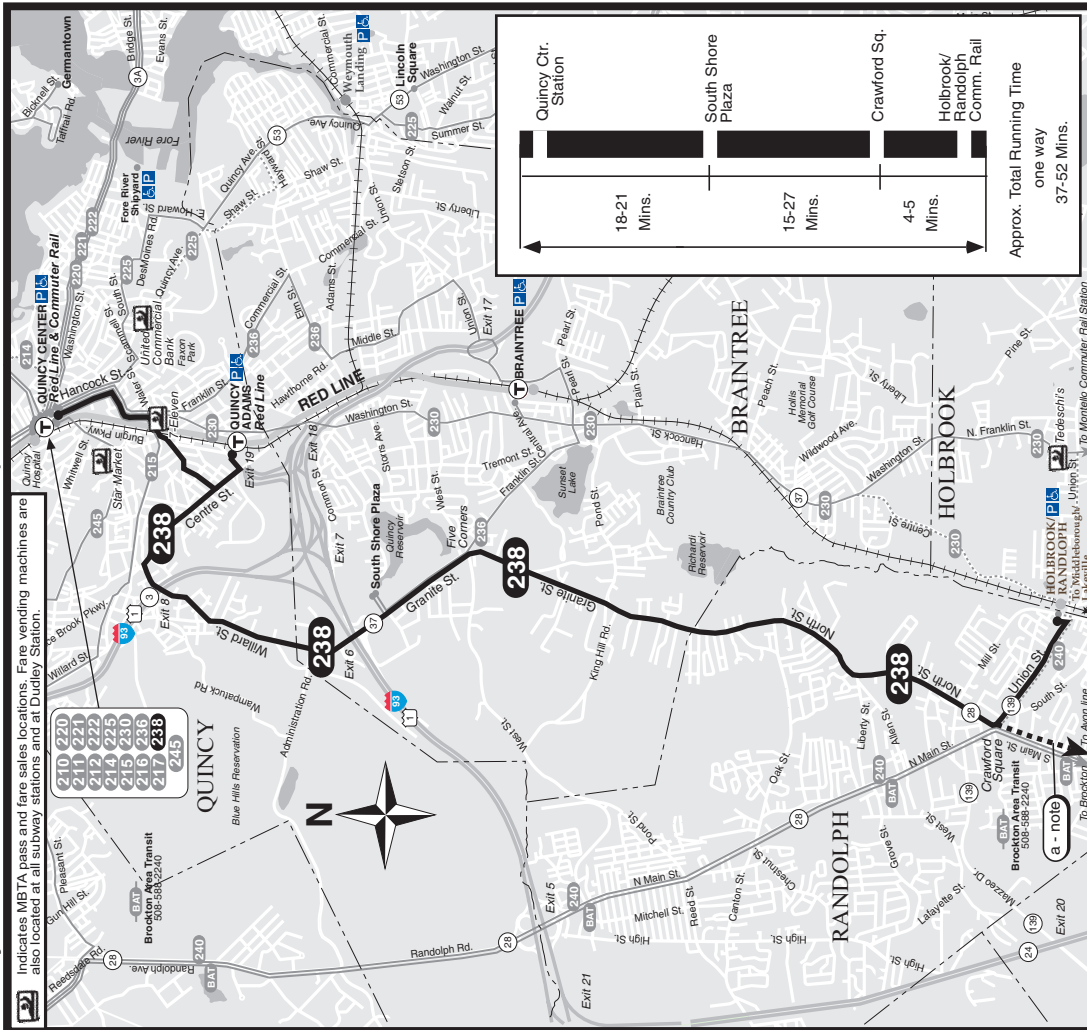

T Route 238

Quincy Center Station - Holbrook/Randolph Commuter Rail Station via Crawford Square

238

SPRING March 20, 2010 - June 25, 2010

Quincy Center Station - Holbrook/Randolph Commuter Rail Station via Crawford Square

Serving: Quincy Adams Station, South Shore Plaza, Milton Hospital and connections to the Red Line & Mattapan High Speed Line

Massachusetts Bay Transportation Authority

Visit mbta.com or call us to find a retail location where you can obtain CharlieCards and purchase MBTA passes and stored value.