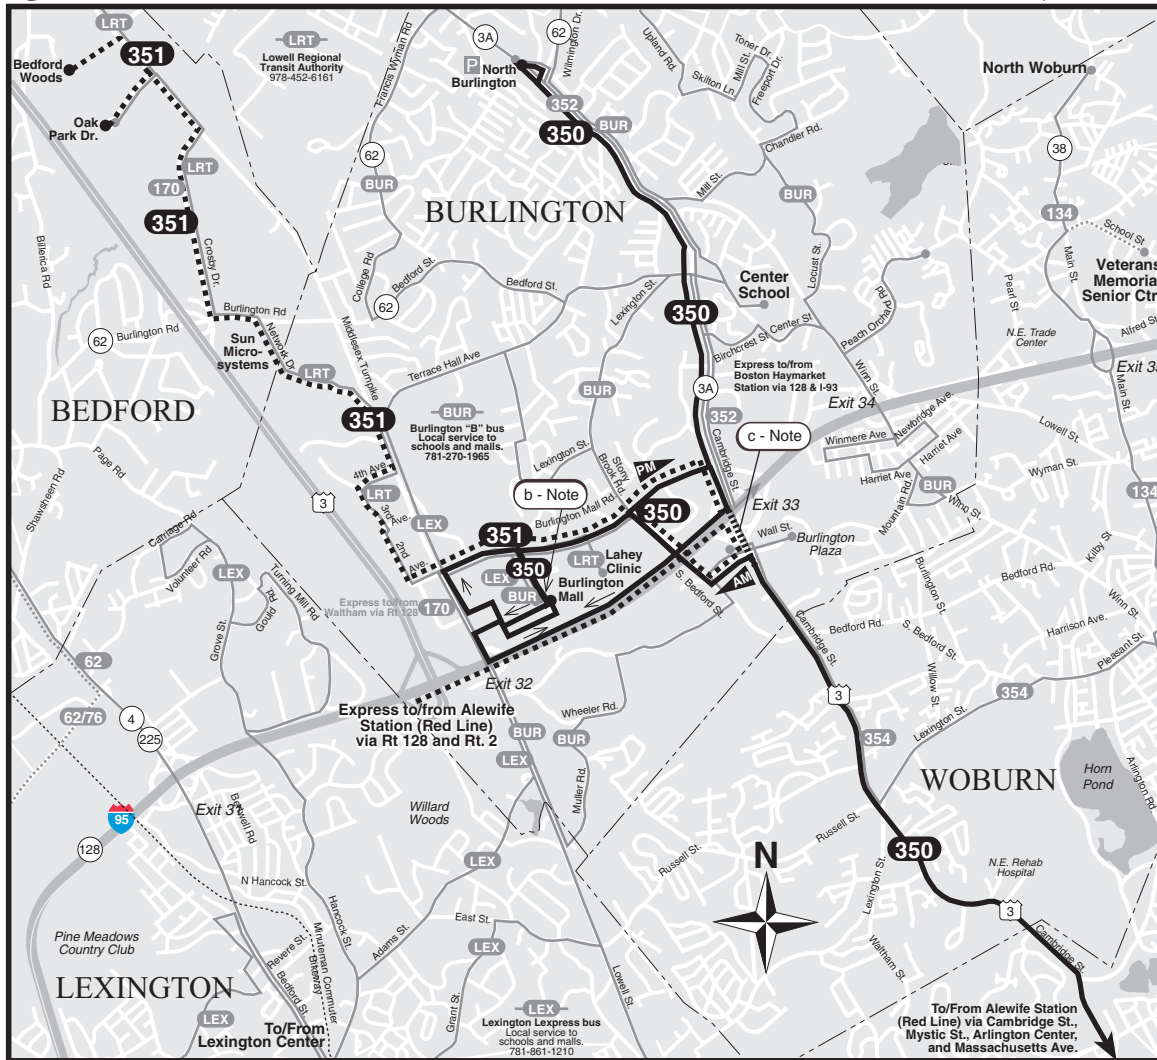

T Route 350 North Burlington - Alewife Station via Burlington Mall

T Route 351 Oak Park/Bedford Woods - Alewife Station via Rte. 128 Express

350 351

SPRING March 20, 2010 - June 25, 2010

North Burlington - Alewife Sta.

Oak Park/Bedford Woods - Alewife Sta.

Serving: Burlington Mall, Bedford Woods, Lahey Clinic, Crosby Corp. Park, Sun Microsystems, Northwest Park and connections to the Red Line

Massachusetts Bay Transportation Authority