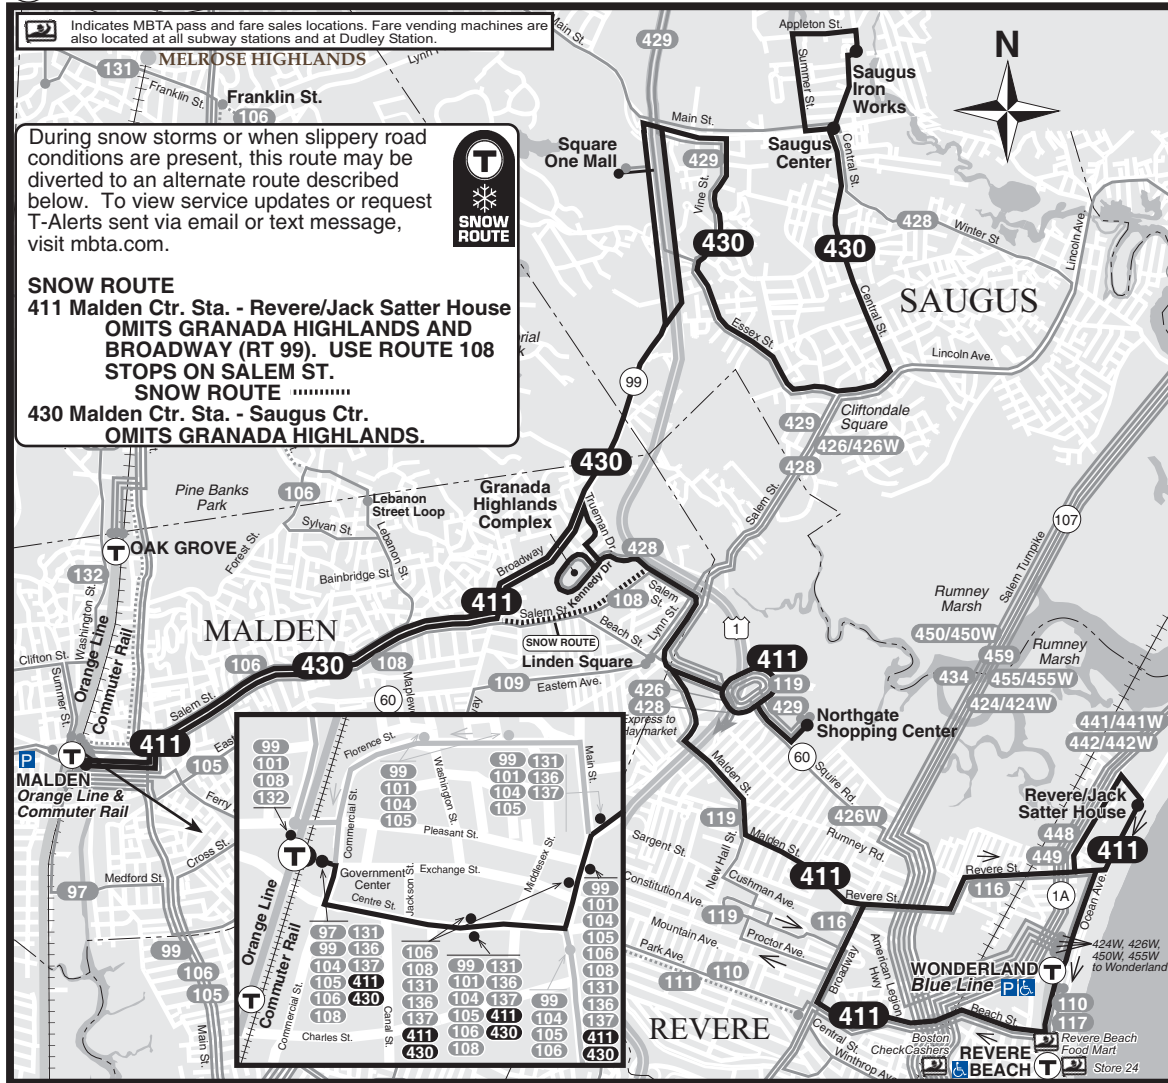

**T** Route 411 Malden Center Sta. - Revere/Jack Satter House via Northgate Shopping Ctr.

**T** Route 430 Malden Center Sta. - Saugus Center via Square One Mall

# 411 430

SPRING March 24, 2012 - June 29, 2012

**Malden Ctr. Sta. - Malden Ctr. Sta. -  
 Revere/Jack Satter House**  
 via Northgate Shopping Ctr.

**Malden Ctr. Sta. - Saugus Center**  
 via Square One Mall

Serving: Clifftondale Sq., Granada Highlands Complex, Linden Sq., Malden Sq., Square One Mall and connections to the Blue & Orange Lines & Haverhill/Reading Comm. Rail

Arrive times are approximate, subject to traffic.