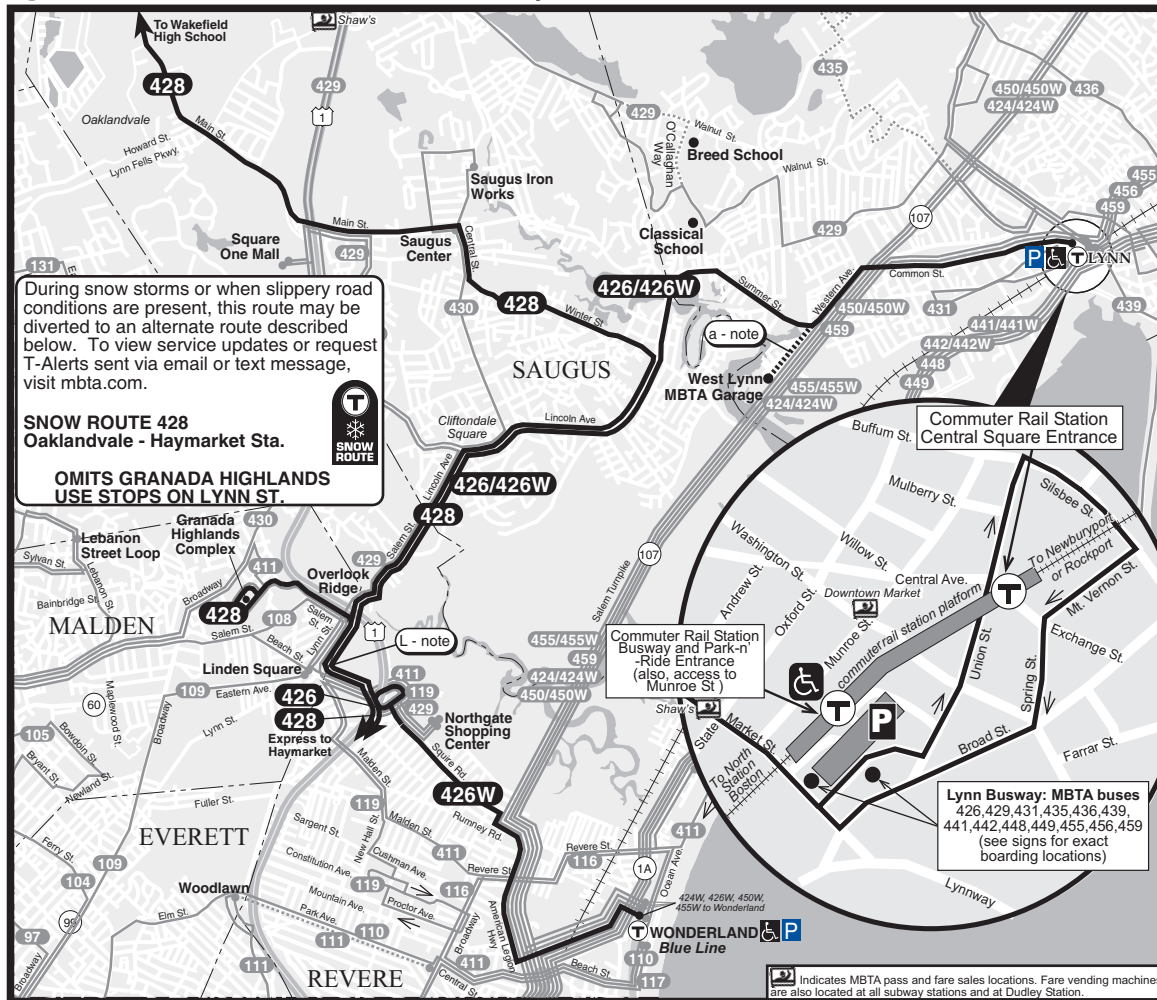

- T** **Route 426** Central Square, Lynn - Haymarket Station via Cliftdale Square
- T** **Route 426W** Central Square, Lynn - Wonderland Station via Cliftdale Square
- T** **Route 428** Oaklandvale - Haymarket Station via Granada Highlands

	Central Sq., Lynn - Haymarket Station via Cliftdale Sq.	schedule change <b>426</b>
	Central Sq., Lynn - Wonderland Station via Cliftdale Sq.	<b>426W</b>
	Oaklandvale - Haymarket Station via Granada Highlands	<b>428</b>

SPRING March 24, 2012 - June 29, 2012

Serving: Saugus Ctr., Linden Square, Greater Lynn Senior Services and connections to the Green, Blue, Orange Lines & Newburyport/Rockport Commuter Rail

Arrive times are approximate, subject to traffic.