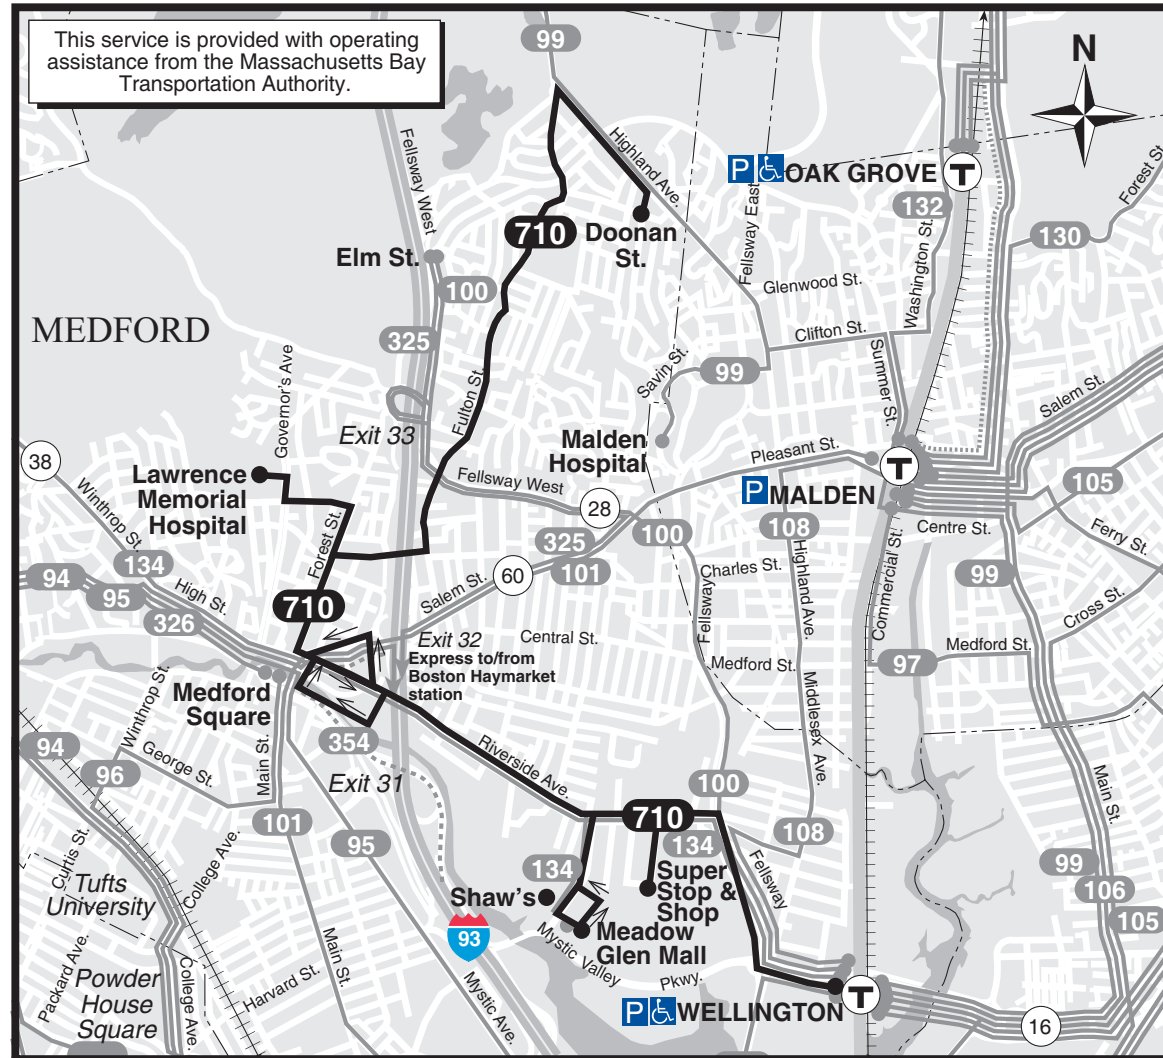

Route 710 North Medford - Medford Sq., Meadow Glen Mall or Wellington Sta.
 Bus will stop at any safe location along the route.
 Wave at the driver if you wish to board.

WINTER 2010

710

Operated by
 Joseph's Transportation

**North Medford -
 Medford Sq.,
 Meadow Glen Mall
 or Wellington
 Station** 

**Serving: Fulton St.,
 Lawrence Memorial
 Hospital,
 Shaw's Supermarket,
 Super Stop & Shop**

Joseph's Transportation, Inc.
 Info Call 781-396-2500
 MBTA General Info 617-222-3200