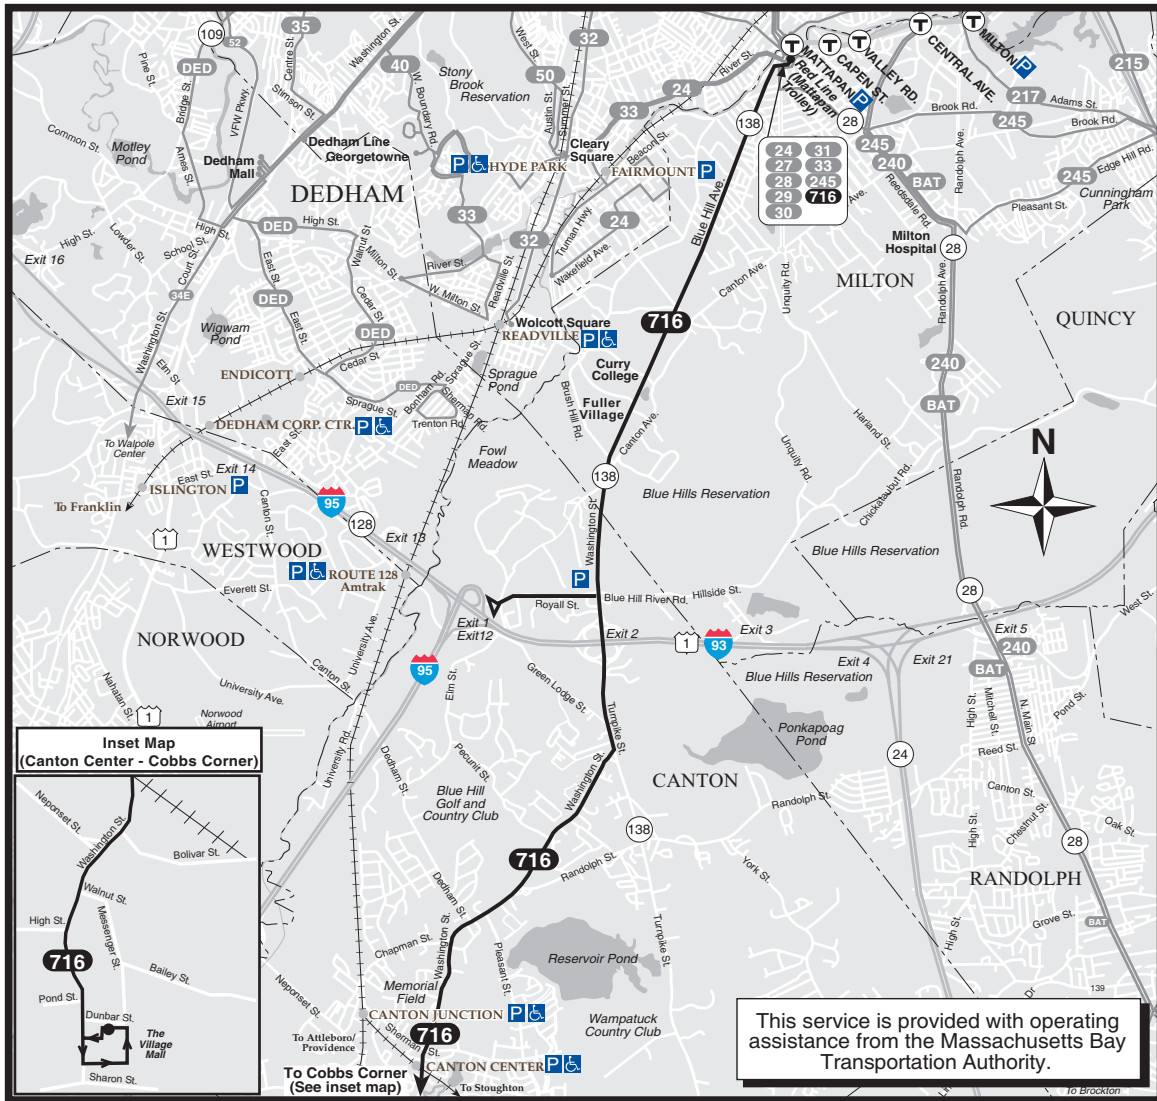

Route 716 Cobbs Corner - Mattapan Station via Canton Center

This service is provided with operating assistance from the Massachusetts Bay Transportation Authority.

WINTER 2010

716

Operated by
JBL Bus Lines