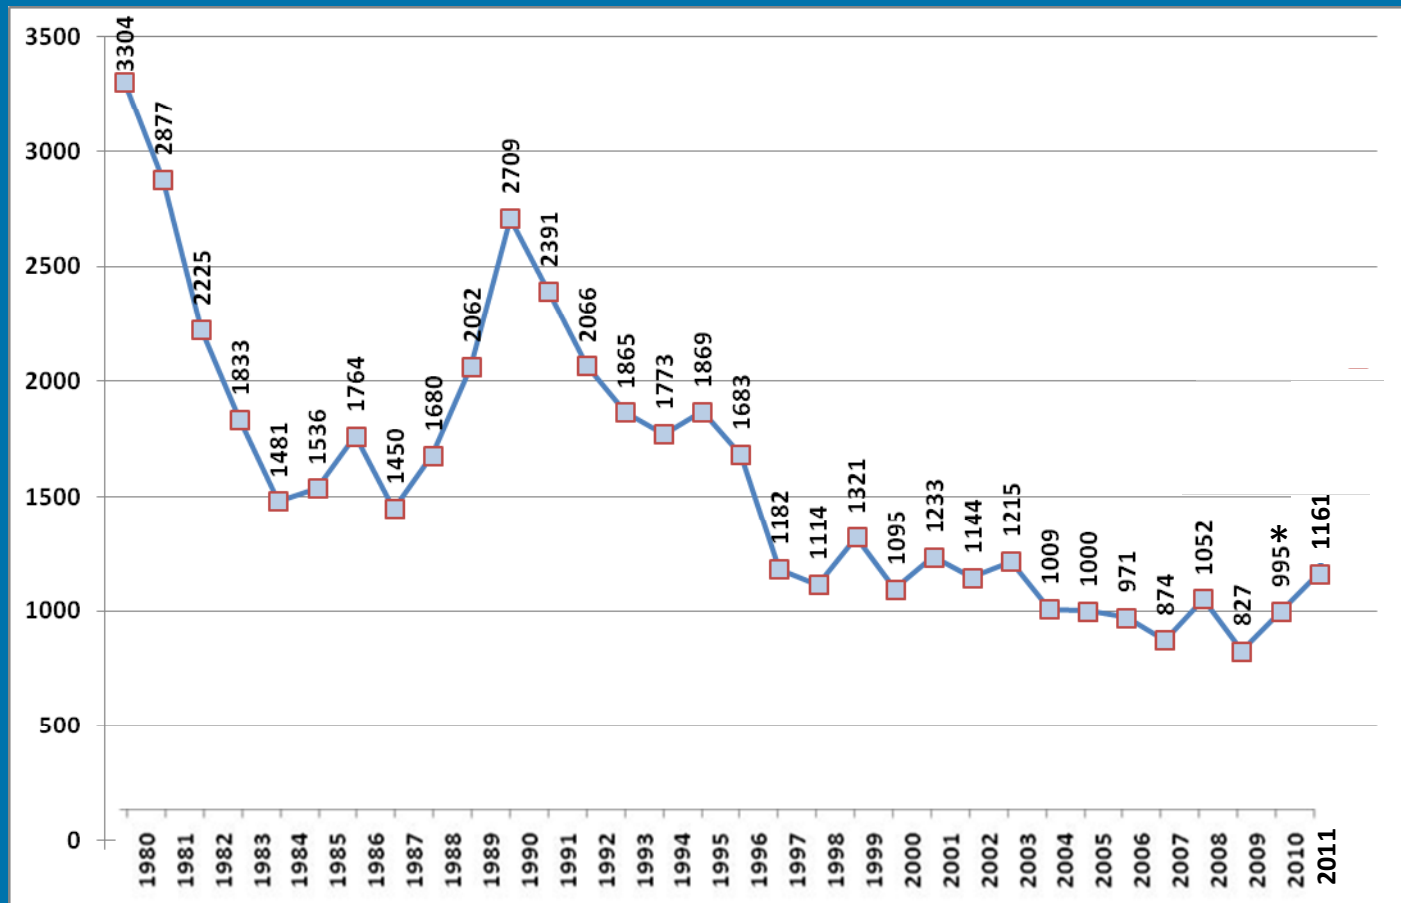

## MBTA Transit Police Department Part I Crime Totals by Year

\*number adjusted due to reclassification