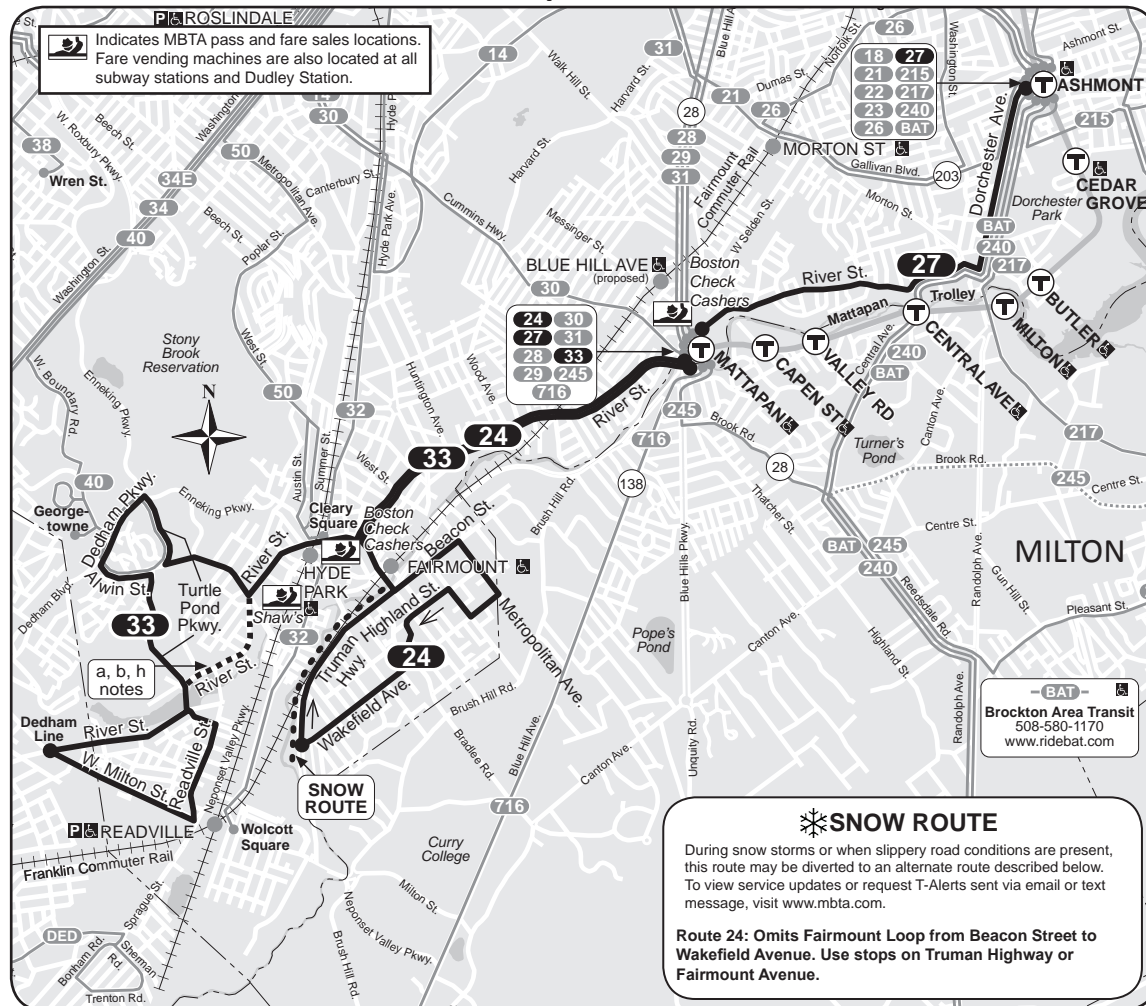

Route 24 Wakefield Ave & Truman Hwy. - Mattapan or Ashmont Sta.
Route 27 Mattapan Station - Ashmont Station
Route 33 Dedham Line - Mattapan Station

24•27•33

Winter December 28, 2013 – March 21, 2014

- 24** Wakefield Avenue & Truman Highway- Mattapan or Ashmont Station
- 27** Mattapan Station-Ashmont Station
- 33** Dedham Line-Mattapan Station

Serving

- Attleboro/Stoughton Commuter Rail
- Carney Hospital
- Cleary Square
- Franklin Commuter Rail
- Logan Square
- Mattapan High Speed Line
- Red Line

T Massachusetts Bay Transportation Authority *massDOT*
 Massachusetts Department of Transportation